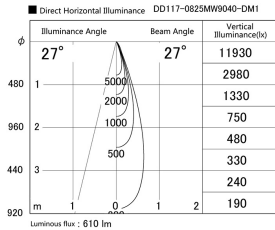

Item no. DD117-0825MW9040-DM1

Series Name: $\Phi 58$ Lens type fixed
downlight, Antiglare

Installation	Recessed mount
Type	
Fixture wattage	8.3W
Beam angle	27 deg
Color Temp.	4000K
CRI	Ra>90
Luminous	612 lm
Body	Die-cast aluminum alloy
Body finish	N/A
Trim finish	White
Reflector finish	Mirror
IP Rate	IP20
Light source	COB module
Input Voltage	AC220~240V
Dimming Type	1-10V Dimmable
Certificate	CE, CCC
Cut Hole	58mm