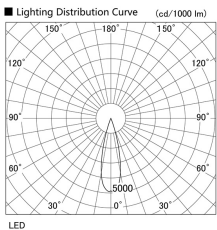

Item no. DD117-0825MW9040-DM1

Series Name: $\Phi 58$ Lens type fixed
downlight, Antiglare

Installation	Recessed mount
Type	
Fixture wattage	8.3W
Beam angle	27 deg
Color Temp.	4000K
CRI	Ra>90
Luminous	612 lm
Body	Die-cast aluminum alloy
Body finish	N/A
Trim finish	White
Reflector finish	Mirror
IP Rate	IP20
Light source	COB module
Input Voltage	AC220~240V
Dimming Type	1-10V Dimmable
Certificate	CE, CCC
Cut Hole	58mm