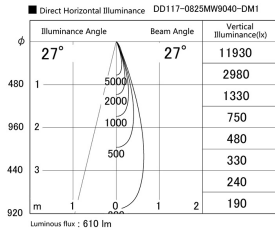

Item no. DD117-0825MW9040-DM1

Series Name:  $\Phi 58$  Lens type fixed downlight, Antiglare

Installation	Recessed mount
Type	$\Phi 58$ Lens type fixed downlight, Antiglare
Fixture wattage	8.3W
Beam angle	27 deg
Color Temp.	4000K
CRI	Ra>90
Luminous	612 lm
Body	Die-cast aluminum alloy
Body finish	N/A
Trim finish	White
Reflector finish	Mirror
IP Rate	IP20
Light source	COB module
Input Voltage	AC220~240V
Dimming Type	1-10V Dimmable
Certificate	CE, CCC
Cut Hole	58mm