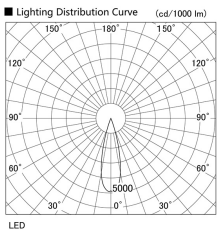

Item no. DD117-0825MW9040-DM1

Series Name:  $\Phi 58$  Lens type fixed downlight, Antiglare

Installation	Recessed mount
Type	$\Phi 58$ Lens type fixed downlight, Antiglare
Fixture wattage	8.3W
Beam angle	27 deg
Color Temp.	4000K
CRI	Ra>90
Luminous	612 lm
Body	Die-cast aluminum alloy
Body finish	N/A
Trim finish	White
Reflector finish	Mirror
IP Rate	IP20
Light source	COB module
Input Voltage	AC220~240V
Dimming Type	1-10V Dimmable
Certificate	CE, CCC
Cut Hole	58mm