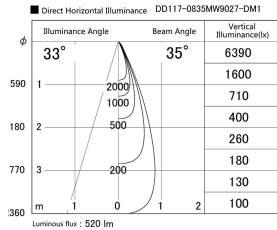

Item no. DD117-0835MW9027-DM1

Series Name: $\Phi 58$ Lens type fixed downlight, Antiglare

Installation	Recessed mount
Type	$\Phi 58$ Lens type fixed downlight, Antiglare
Fixture wattage	8.3W
Beam angle	35 deg
Color Temp.	2700K
CRI	Ra>90
Luminous	519 lm
Body	Die-cast aluminum alloy
Body finish	N/A
Trim finish	White
Reflector finish	Mirror
IP Rate	IP20
Light source	COB module
Input Voltage	AC220~240V
Dimming Type	1-10V Dimmable
Certificate	CE, CCC
Cut Hole	58mm