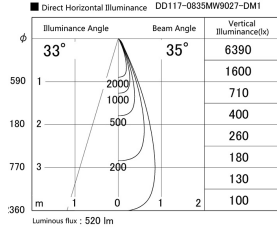

Item no. DD117-0835MW9027-DM1

Series Name: $\Phi 58$ Lens type fixed
downlight, Antiglare

Installation	Recessed mount
Type	
Fixture wattage	8.3W
Beam angle	35 deg
Color Temp.	2700K
CRI	Ra>90
Luminous	519 lm
Body	Die-cast aluminum alloy
Body finish	N/A
Trim finish	White
Reflector finish	Mirror
IP Rate	IP20
Light source	COB module
Input Voltage	AC220~240V
Dimming Type	1-10V Dimmable
Certificate	CE, CCC
Cut Hole	58mm