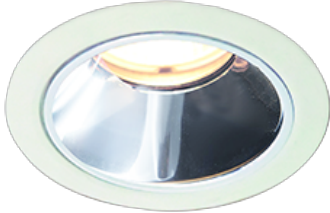

Item no. DD117-0835MW9027-DM1

Series Name: $\Phi 58$ Lens type fixed downlight, Antiglare

Installation	Recessed mount
Type	$\Phi 58$ Lens type fixed downlight, Antiglare
Fixture wattage	8.3W
Beam angle	35 deg
Color Temp.	2700K
CRI	Ra>90
Luminous	519 lm
Body	Die-cast aluminum alloy
Body finish	N/A
Trim finish	White
Reflector finish	Mirror
IP Rate	IP20
Light source	COB module
Input Voltage	AC220~240V
Dimming Type	1-10V Dimmable
Certificate	CE, CCC
Cut Hole	58mm