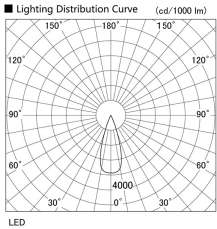

Item no. DD117-0835MW9027-DM1

Series Name: $\Phi 58$ Lens type fixed
downlight, Antiglare

Installation	Recessed mount
Type	
Fixture wattage	8.3W
Beam angle	35 deg
Color Temp.	2700K
CRI	Ra>90
Luminous	519 lm
Body	Die-cast aluminum alloy
Body finish	N/A
Trim finish	White
Reflector finish	Mirror
IP Rate	IP20
Light source	COB module
Input Voltage	AC220~240V
Dimming Type	1-10V Dimmable
Certificate	CE, CCC
Cut Hole	58mm