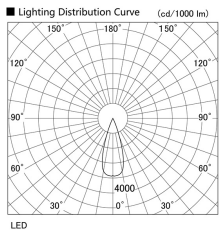

Item no. DD117-0835MW9027-DM1

Series Name: $\Phi 58$ Lens type fixed downlight, Antiglare

Installation	Recessed mount
Type	$\Phi 58$ Lens type fixed downlight, Antiglare
Fixture wattage	8.3W
Beam angle	35 deg
Color Temp.	2700K
CRI	Ra>90
Luminous	519 lm
Body	Die-cast aluminum alloy
Body finish	N/A
Trim finish	White
Reflector finish	Mirror
IP Rate	IP20
Light source	COB module
Input Voltage	AC220~240V
Dimming Type	1-10V Dimmable
Certificate	CE, CCC
Cut Hole	58mm