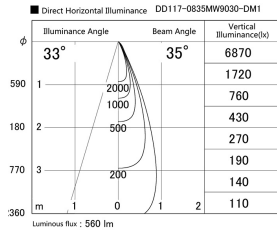

Item no. DD117-0835MW9030-DM1

Series Name: $\Phi 58$ Lens type fixed
downlight, Antiglare

Installation	Recessed mount
Type	
Fixture wattage	8.3W
Beam angle	35 deg
Color Temp.	3000K
CRI	Ra>90
Luminous	558 lm
Body	Die-cast aluminum alloy
Body finish	N/A
Trim finish	White
Reflector finish	Mirror
IP Rate	IP20
Light source	COB module
Input Voltage	AC220~240V
Dimming Type	1-10V Dimmable
Certificate	CE, CCC
Cut Hole	58mm