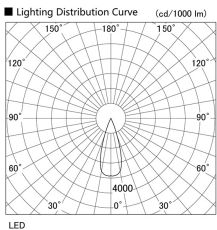

Item no. DD117-0835MW9030-DM1

Series Name: $\Phi 58$ Lens type fixed
downlight, Antiglare

Installation	Recessed mount
Type	
Fixture wattage	8.3W
Beam angle	35 deg
Color Temp.	3000K
CRI	Ra>90
Luminous	558 lm
Body	Die-cast aluminum alloy
Body finish	N/A
Trim finish	White
Reflector finish	Mirror
IP Rate	IP20
Light source	COB module
Input Voltage	AC220~240V
Dimming Type	1-10V Dimmable
Certificate	CE, CCC
Cut Hole	58mm