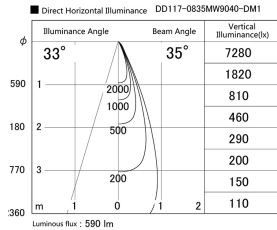

Item no. DD117-0835MW9040-DM1

Series Name: Φ 58 Lens type fixed downlight, Antiglare

Installation	Recessed mount
Type	Φ 58 Lens type fixed downlight, Antiglare
Fixture wattage	8.3W
Beam angle	35 deg
Color Temp.	4000K
CRI	Ra>90
Luminous	591 lm
Body	Die-cast aluminum alloy
Body finish	N/A
Trim finish	White
Reflector finish	Mirror
IP Rate	IP20
Light source	COB module
Input Voltage	AC220~240V
Dimming Type	1-10V Dimmable
Certificate	CE, CCC
Cut Hole	58mm