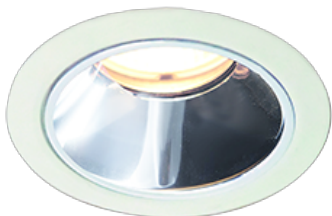

Item no. DD117-0835MW9040-DM1

Series Name: $\Phi 58$ Lens type fixed
downlight, Antiglare

Installation	Recessed mount
Type	
Fixture wattage	8.3W
Beam angle	35 deg
Color Temp.	4000K
CRI	Ra>90
Luminous	591 lm
Body	Die-cast aluminum alloy
Body finish	N/A
Trim finish	White
Reflector finish	Mirror
IP Rate	IP20
Light source	COB module
Input Voltage	AC220~240V
Dimming Type	1-10V Dimmable
Certificate	CE, CCC
Cut Hole	58mm