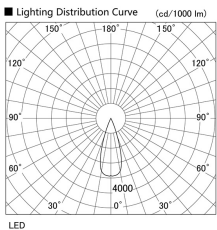

Item no. DD117-0835MW9040-DM1

Series Name: Φ 58 Lens type fixed downlight, Antiglare

Installation	Recessed mount
Type	Φ 58 Lens type fixed downlight, Antiglare
Fixture wattage	8.3W
Beam angle	35 deg
Color Temp.	4000K
CRI	Ra>90
Luminous	591 lm
Body	Die-cast aluminum alloy
Body finish	N/A
Trim finish	White
Reflector finish	Mirror
IP Rate	IP20
Light source	COB module
Input Voltage	AC220~240V
Dimming Type	1-10V Dimmable
Certificate	CE, CCC
Cut Hole	58mm