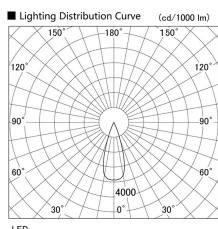

Item no. DD117-0835MW9040-DM1

Series Name: $\Phi 58$ Lens type fixed
downlight, Antiglare

Installation	Recessed mount
Type	
Fixture wattage	8.3W
Beam angle	35 deg
Color Temp.	4000K
CRI	Ra>90
Luminous	591 lm
Body	Die-cast aluminum alloy
Body finish	N/A
Trim finish	White
Reflector finish	Mirror
IP Rate	IP20
Light source	COB module
Input Voltage	AC220~240V
Dimming Type	1-10V Dimmable
Certificate	CE, CCC
Cut Hole	58mm