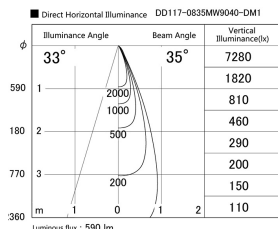

Item no. DD117-0835MW9040-DM1

Series Name: $\Phi 58$ Lens type fixed
downlight, Antiglare

Installation	Recessed mount
Type	
Fixture wattage	8.3W
Beam angle	35 deg
Color Temp.	4000K
CRI	Ra>90
Luminous	591 lm
Body	Die-cast aluminum alloy
Body finish	N/A
Trim finish	White
Reflector finish	Mirror
IP Rate	IP20
Light source	COB module
Input Voltage	AC220~240V
Dimming Type	1-10V Dimmable
Certificate	CE, CCC
Cut Hole	58mm