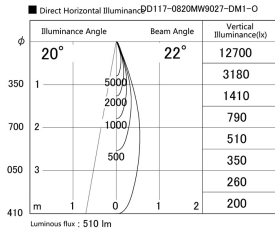

Item no. DD117-0820MW9027-DM1-O Series Name: $\Phi 58$ Lens type fixed downlight, Antiglare

Installation	Recessed mount
Type	
Fixture wattage	8.3W
Beam angle	22 deg
Color Temp.	2700K
CRI	Ra>90
Luminous	509 lm
Body	Die-cast aluminum alloy
Body finish	N/A
Trim finish	White
Reflector finish	Mirror
IP Rate	IPIP44 from the bottom
Light source	COB module
Input Voltage	AC220~240V
Dimming Type	1-10V Dimmable
Certificate	CE, CCC
Cut Hole	58mm