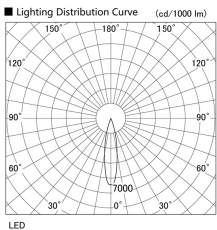

Item no. DD117-0820MW9027-DM1-O Series Name: $\Phi 58$ Lens type fixed downlight, Antiglare

Installation	Recessed mount
Type	
Fixture wattage	8.3W
Beam angle	22 deg
Color Temp.	2700K
CRI	Ra>90
Luminous	509 lm
Body	Die-cast aluminum alloy
Body finish	N/A
Trim finish	White
Reflector finish	Mirror
IP Rate	IPIP44 from the bottom
Light source	COB module
Input Voltage	AC220~240V
Dimming Type	1-10V Dimmable
Certificate	CE, CCC
Cut Hole	58mm