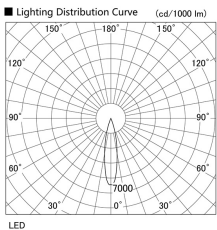

Item no. DD117-0820MW9030-DM1-O Series Name: $\Phi 58$ Lens type fixed downlight, Antiglare

Installation	Recessed mount
Type	$\Phi 58$ Lens type fixed downlight, Antiglare
Fixture wattage	8.3W
Beam angle	22 deg
Color Temp.	3000K
CRI	Ra>90
Luminous	547 lm
Body	Die-cast aluminum alloy
Body finish	N/A
Trim finish	White
Reflector finish	Mirror
IP Rate	IPIP44 from the bottom
Light source	COB module
Input Voltage	AC220~240V
Dimming Type	1-10V Dimmable
Certificate	CE, CCC
Cut Hole	58mm