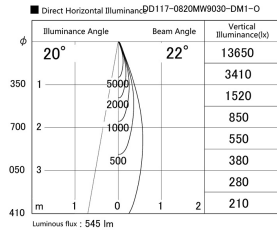

Item no. DD117-0820MW9030-DM1-O Series Name: $\Phi 58$ Lens type fixed downlight, Antiglare

| | |
|------------------|-------------------------|
| Installation | Recessed mount |
| Type | |
| Fixture wattage | 8.3W |
| Beam angle | 22 deg |
| Color Temp. | 3000K |
| CRI | Ra>90 |
| Luminous | 547 lm |
| Body | Die-cast aluminum alloy |
| Body finish | N/A |
| Trim finish | White |
| Reflector finish | Mirror |
| IP Rate | IPIP44 from the bottom |
| Light source | COB module |
| Input Voltage | AC220~240V |
| Dimming Type | 1-10V Dimmable |
| Certificate | CE, CCC |
| Cut Hole | 58mm |