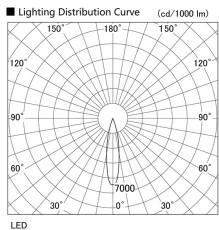

Item no. DD117-0820MW9030-DM1-O Series Name: $\Phi 58$ Lens type fixed downlight, Antiglare

| | |
|------------------|-------------------------|
| Installation | Recessed mount |
| Type | |
| Fixture wattage | 8.3W |
| Beam angle | 22 deg |
| Color Temp. | 3000K |
| CRI | Ra>90 |
| Luminous | 547 lm |
| Body | Die-cast aluminum alloy |
| Body finish | N/A |
| Trim finish | White |
| Reflector finish | Mirror |
| IP Rate | IPIP44 from the bottom |
| Light source | COB module |
| Input Voltage | AC220~240V |
| Dimming Type | 1-10V Dimmable |
| Certificate | CE, CCC |
| Cut Hole | 58mm |