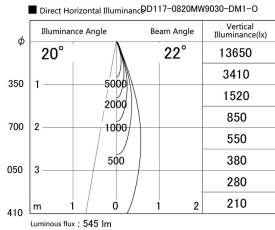

Item no. DD117-0820MW9030-DM1-O Series Name: $\Phi 58$ Lens type fixed downlight, Antiglare

Installation	Recessed mount
Type	$\Phi 58$ Lens type fixed downlight, Antiglare
Fixture wattage	8.3W
Beam angle	22 deg
Color Temp.	3000K
CRI	Ra>90
Luminous	547 lm
Body	Die-cast aluminum alloy
Body finish	N/A
Trim finish	White
Reflector finish	Mirror
IP Rate	IPIP44 from the bottom
Light source	COB module
Input Voltage	AC220~240V
Dimming Type	1-10V Dimmable
Certificate	CE, CCC
Cut Hole	58mm