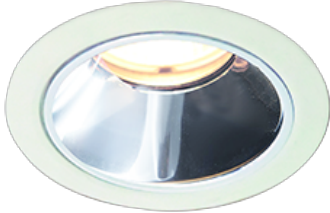

Item no. DD117-0820MW9030-DM1-O Series Name: $\Phi 58$ Lens type fixed downlight, Antiglare

| | |
|------------------|-------------------------|
| Installation | Recessed mount |
| Type | |
| Fixture wattage | 8.3W |
| Beam angle | 22 deg |
| Color Temp. | 3000K |
| CRI | Ra>90 |
| Luminous | 547 lm |
| Body | Die-cast aluminum alloy |
| Body finish | N/A |
| Trim finish | White |
| Reflector finish | Mirror |
| IP Rate | IPIP44 from the bottom |
| Light source | COB module |
| Input Voltage | AC220~240V |
| Dimming Type | 1-10V Dimmable |
| Certificate | CE, CCC |
| Cut Hole | 58mm |