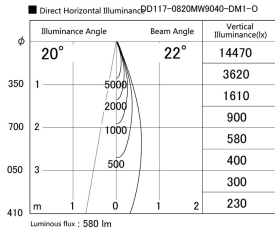

Item no. DD117-0820MW9040-DM1-O Series Name: Φ 58 Lens type fixed downlight, Antiglare

Installation	Recessed mount
Type	Φ 58 Lens type fixed downlight, Antiglare
Fixture wattage	8.3W
Beam angle	22 deg
Color Temp.	4000K
CRI	Ra>90
Luminous	580 lm
Body	Die-cast aluminum alloy
Body finish	N/A
Trim finish	White
Reflector finish	Mirror
IP Rate	IPIP44 from the bottom
Light source	COB module
Input Voltage	AC220~240V
Dimming Type	1-10V Dimmable
Certificate	CE, CCC
Cut Hole	58mm