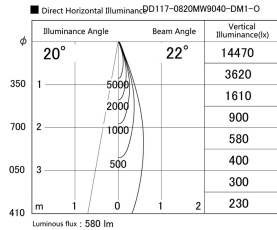

Item no. DD117-0820MW9040-DM1-O Series Name: $\Phi 58$ Lens type fixed downlight, Antiglare

Installation	Recessed mount
Type	
Fixture wattage	8.3W
Beam angle	22 deg
Color Temp.	4000K
CRI	Ra>90
Luminous	580 lm
Body	Die-cast aluminum alloy
Body finish	N/A
Trim finish	White
Reflector finish	Mirror
IP Rate	IPIP44 from the bottom
Light source	COB module
Input Voltage	AC220~240V
Dimming Type	1-10V Dimmable
Certificate	CE, CCC
Cut Hole	58mm