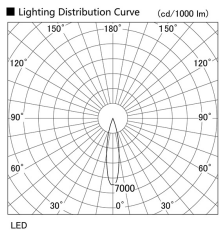

Item no. DD117-0820MW9040-DM1-O Series Name: $\Phi 58$ Lens type fixed downlight, Antiglare

Installation	Recessed mount
Type	
Fixture wattage	8.3W
Beam angle	22 deg
Color Temp.	4000K
CRI	Ra>90
Luminous	580 lm
Body	Die-cast aluminum alloy
Body finish	N/A
Trim finish	White
Reflector finish	Mirror
IP Rate	IPIP44 from the bottom
Light source	COB module
Input Voltage	AC220~240V
Dimming Type	1-10V Dimmable
Certificate	CE, CCC
Cut Hole	58mm