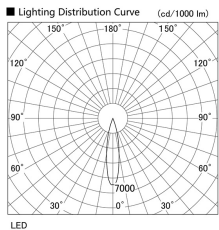

Item no. DD117-0820MW9040-DM1-O Series Name: Φ 58 Lens type fixed downlight, Antiglare

Installation	Recessed mount
Type	Φ 58 Lens type fixed downlight, Antiglare
Fixture wattage	8.3W
Beam angle	22 deg
Color Temp.	4000K
CRI	Ra>90
Luminous	580 lm
Body	Die-cast aluminum alloy
Body finish	N/A
Trim finish	White
Reflector finish	Mirror
IP Rate	IPIP44 from the bottom
Light source	COB module
Input Voltage	AC220~240V
Dimming Type	1-10V Dimmable
Certificate	CE, CCC
Cut Hole	58mm