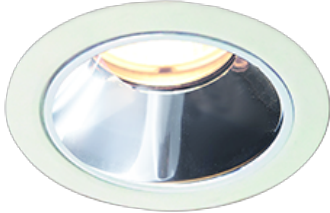

Item no. DD117-0820MW9040-DM1-O Series Name: Φ 58 Lens type fixed downlight, Antiglare

Installation	Recessed mount
Type	Φ 58 Lens type fixed downlight, Antiglare
Fixture wattage	8.3W
Beam angle	22 deg
Color Temp.	4000K
CRI	Ra>90
Luminous	580 lm
Body	Die-cast aluminum alloy
Body finish	N/A
Trim finish	White
Reflector finish	Mirror
IP Rate	IPIP44 from the bottom
Light source	COB module
Input Voltage	AC220~240V
Dimming Type	1-10V Dimmable
Certificate	CE, CCC
Cut Hole	58mm