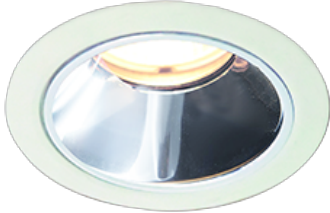

Item no. DD117-0820MW9040-DM1-O Series Name: $\Phi 58$ Lens type fixed downlight, Antiglare

Installation	Recessed mount
Type	
Fixture wattage	8.3W
Beam angle	22 deg
Color Temp.	4000K
CRI	Ra>90
Luminous	580 lm
Body	Die-cast aluminum alloy
Body finish	N/A
Trim finish	White
Reflector finish	Mirror
IP Rate	IPIP44 from the bottom
Light source	COB module
Input Voltage	AC220~240V
Dimming Type	1-10V Dimmable
Certificate	CE, CCC
Cut Hole	58mm