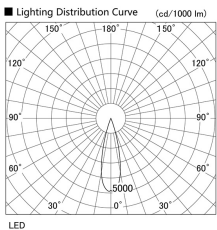

Item no. DD117-0825MW9027-DM1-O Series Name: $\Phi 58$ Lens type fixed downlight, Antiglare

Installation	Recessed mount
Type	
Fixture wattage	8.3W
Beam angle	27 deg
Color Temp.	2700K
CRI	Ra>90
Luminous	507 lm
Body	Die-cast aluminum alloy
Body finish	N/A
Trim finish	White
Reflector finish	Mirror
IP Rate	IPIP44 from the bottom
Light source	COB module
Input Voltage	AC220~240V
Dimming Type	1-10V Dimmable
Certificate	CE, CCC
Cut Hole	58mm