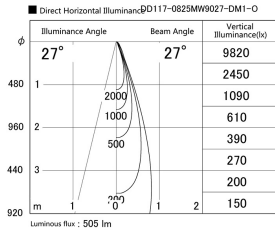

Item no. DD117-0825MW9027-DM1-O Series Name: $\Phi 58$ Lens type fixed downlight, Antiglare

Installation	Recessed mount
Type	$\Phi 58$ Lens type fixed downlight, Antiglare
Fixture wattage	8.3W
Beam angle	27 deg
Color Temp.	2700K
CRI	Ra>90
Luminous	507 lm
Body	Die-cast aluminum alloy
Body finish	N/A
Trim finish	White
Reflector finish	Mirror
IP Rate	IPIP44 from the bottom
Light source	COB module
Input Voltage	AC220~240V
Dimming Type	1-10V Dimmable
Certificate	CE, CCC
Cut Hole	58mm