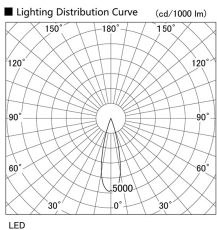

Item no. DD117-0825MW9027-DM1-O Series Name: $\Phi 58$ Lens type fixed downlight, Antiglare

Installation	Recessed mount
Type	$\Phi 58$ Lens type fixed downlight, Antiglare
Fixture wattage	8.3W
Beam angle	27 deg
Color Temp.	2700K
CRI	Ra>90
Luminous	507 lm
Body	Die-cast aluminum alloy
Body finish	N/A
Trim finish	White
Reflector finish	Mirror
IP Rate	IPIP44 from the bottom
Light source	COB module
Input Voltage	AC220~240V
Dimming Type	1-10V Dimmable
Certificate	CE, CCC
Cut Hole	58mm