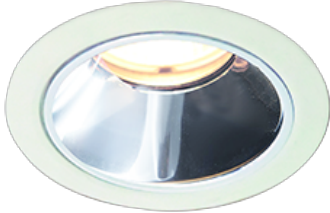

Item no. DD117-0825MW9027-DM1-O Series Name: $\Phi 58$ Lens type fixed downlight, Antiglare

Installation	Recessed mount
Type	
Fixture wattage	8.3W
Beam angle	27 deg
Color Temp.	2700K
CRI	Ra>90
Luminous	507 lm
Body	Die-cast aluminum alloy
Body finish	N/A
Trim finish	White
Reflector finish	Mirror
IP Rate	IPIP44 from the bottom
Light source	COB module
Input Voltage	AC220~240V
Dimming Type	1-10V Dimmable
Certificate	CE, CCC
Cut Hole	58mm