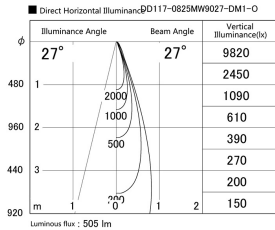

Item no. DD117-0825MW9027-DM1-O Series Name: $\Phi 58$ Lens type fixed downlight, Antiglare

Installation	Recessed mount
Type	
Fixture wattage	8.3W
Beam angle	27 deg
Color Temp.	2700K
CRI	Ra>90
Luminous	507 lm
Body	Die-cast aluminum alloy
Body finish	N/A
Trim finish	White
Reflector finish	Mirror
IP Rate	IPIP44 from the bottom
Light source	COB module
Input Voltage	AC220~240V
Dimming Type	1-10V Dimmable
Certificate	CE, CCC
Cut Hole	58mm