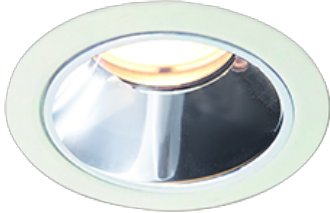

Item no. DD117-0825MW9027-DM1-O Series Name: $\Phi 58$ Lens type fixed downlight, Antiglare

Installation	Recessed mount
Type	$\Phi 58$ Lens type fixed downlight, Antiglare
Fixture wattage	8.3W
Beam angle	27 deg
Color Temp.	2700K
CRI	Ra>90
Luminous	507 lm
Body	Die-cast aluminum alloy
Body finish	N/A
Trim finish	White
Reflector finish	Mirror
IP Rate	IPIP44 from the bottom
Light source	COB module
Input Voltage	AC220~240V
Dimming Type	1-10V Dimmable
Certificate	CE, CCC
Cut Hole	58mm