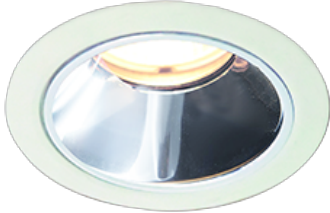

Item no. DD117-0825MW9030-DM1-O Series Name: $\Phi 58$ Lens type fixed downlight, Antiglare

Installation	Recessed mount
Type	
Fixture wattage	8.3W
Beam angle	27 deg
Color Temp.	3000K
CRI	Ra>90
Luminous	545 lm
Body	Die-cast aluminum alloy
Body finish	N/A
Trim finish	White
Reflector finish	Mirror
IP Rate	IPIP44 from the bottom
Light source	COB module
Input Voltage	AC220~240V
Dimming Type	1-10V Dimmable
Certificate	CE, CCC
Cut Hole	58mm