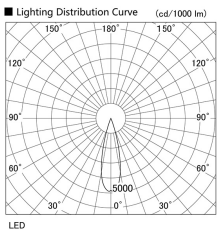

Item no. DD117-0825MW9030-DM1-O Series Name: $\Phi 58$ Lens type fixed downlight, Antiglare

Installation	Recessed mount
Type	
Fixture wattage	8.3W
Beam angle	27 deg
Color Temp.	3000K
CRI	Ra>90
Luminous	545 lm
Body	Die-cast aluminum alloy
Body finish	N/A
Trim finish	White
Reflector finish	Mirror
IP Rate	IPIP44 from the bottom
Light source	COB module
Input Voltage	AC220~240V
Dimming Type	1-10V Dimmable
Certificate	CE, CCC
Cut Hole	58mm