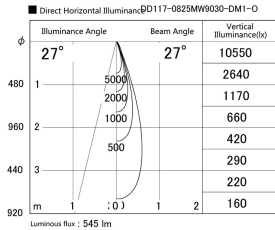

Item no. DD117-0825MW9030-DM1-O Series Name: $\Phi 58$ Lens type fixed downlight, Antiglare

Installation	Recessed mount
Type	
Fixture wattage	8.3W
Beam angle	27 deg
Color Temp.	3000K
CRI	Ra>90
Luminous	545 lm
Body	Die-cast aluminum alloy
Body finish	N/A
Trim finish	White
Reflector finish	Mirror
IP Rate	IPIP44 from the bottom
Light source	COB module
Input Voltage	AC220~240V
Dimming Type	1-10V Dimmable
Certificate	CE, CCC
Cut Hole	58mm