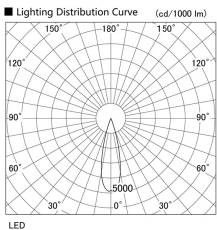

Item no. DD117-0825MW9040-DM1-O Series Name: $\Phi 58$ Lens type fixed downlight, Antiglare

Installation	Recessed mount
Type	
Fixture wattage	8.3W
Beam angle	27 deg
Color Temp.	4000K
CRI	Ra>90
Luminous	578 lm
Body	Die-cast aluminum alloy
Body finish	N/A
Trim finish	White
Reflector finish	Mirror
IP Rate	IPIP44 from the bottom
Light source	COB module
Input Voltage	AC220~240V
Dimming Type	1-10V Dimmable
Certificate	CE, CCC
Cut Hole	58mm