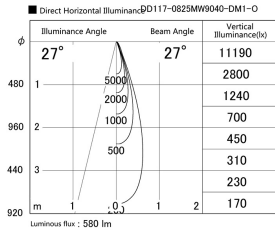

Item no. DD117-0825MW9040-DM1-O Series Name: $\Phi 58$ Lens type fixed downlight, Antiglare

Installation	Recessed mount
Type	
Fixture wattage	8.3W
Beam angle	27 deg
Color Temp.	4000K
CRI	Ra>90
Luminous	578 lm
Body	Die-cast aluminum alloy
Body finish	N/A
Trim finish	White
Reflector finish	Mirror
IP Rate	IPIP44 from the bottom
Light source	COB module
Input Voltage	AC220~240V
Dimming Type	1-10V Dimmable
Certificate	CE, CCC
Cut Hole	58mm