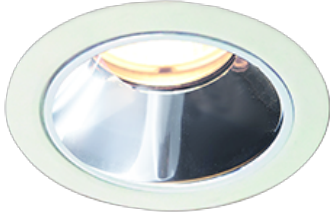

Item no. DD117-0835MW9027-DM1-O Series Name: Φ 58 Lens type fixed downlight, Antiglare

Installation	Recessed mount
Type	Φ 58 Lens type fixed downlight, Antiglare
Fixture wattage	8.3W
Beam angle	35 deg
Color Temp.	2700K
CRI	Ra>90
Luminous	491 lm
Body	Die-cast aluminum alloy
Body finish	N/A
Trim finish	White
Reflector finish	Mirror
IP Rate	IIP44 from the bottom
Light source	COB module
Input Voltage	AC220~240V
Dimming Type	1-10V Dimmable
Certificate	CE, CCC
Cut Hole	58mm