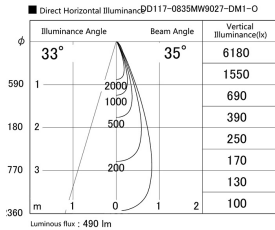

Item no. DD117-0835MW9027-DM1-O Series Name: Φ 58 Lens type fixed downlight, Antiglare

Installation	Recessed mount
Type	Φ 58 Lens type fixed downlight, Antiglare
Fixture wattage	8.3W
Beam angle	35 deg
Color Temp.	2700K
CRI	Ra>90
Luminous	491 lm
Body	Die-cast aluminum alloy
Body finish	N/A
Trim finish	White
Reflector finish	Mirror
IP Rate	IIP44 from the bottom
Light source	COB module
Input Voltage	AC220~240V
Dimming Type	1-10V Dimmable
Certificate	CE, CCC
Cut Hole	58mm