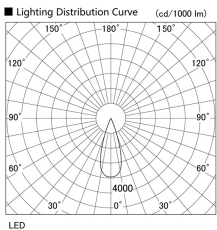

Item no. DD117-0835MW9027-DM1-O Series Name: $\Phi 58$ Lens type fixed downlight, Antiglare

Installation	Recessed mount
Type	
Fixture wattage	8.3W
Beam angle	35 deg
Color Temp.	2700K
CRI	Ra>90
Luminous	491 lm
Body	Die-cast aluminum alloy
Body finish	N/A
Trim finish	White
Reflector finish	Mirror
IP Rate	IPIP44 from the bottom
Light source	COB module
Input Voltage	AC220~240V
Dimming Type	1-10V Dimmable
Certificate	CE, CCC
Cut Hole	58mm