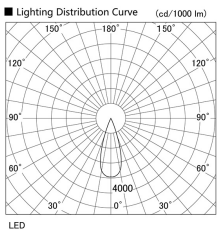

Item no. DD117-0835MW9027-DM1-O Series Name: Φ 58 Lens type fixed downlight, Antiglare

Installation	Recessed mount
Type	Φ 58 Lens type fixed downlight, Antiglare
Fixture wattage	8.3W
Beam angle	35 deg
Color Temp.	2700K
CRI	Ra>90
Luminous	491 lm
Body	Die-cast aluminum alloy
Body finish	N/A
Trim finish	White
Reflector finish	Mirror
IP Rate	IIP44 from the bottom
Light source	COB module
Input Voltage	AC220~240V
Dimming Type	1-10V Dimmable
Certificate	CE, CCC
Cut Hole	58mm