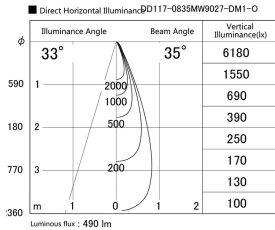

Item no. DD117-0835MW9027-DM1-O Series Name: $\Phi 58$ Lens type fixed downlight, Antiglare

Installation	Recessed mount
Type	
Fixture wattage	8.3W
Beam angle	35 deg
Color Temp.	2700K
CRI	Ra>90
Luminous	491 lm
Body	Die-cast aluminum alloy
Body finish	N/A
Trim finish	White
Reflector finish	Mirror
IP Rate	IPIP44 from the bottom
Light source	COB module
Input Voltage	AC220~240V
Dimming Type	1-10V Dimmable
Certificate	CE, CCC
Cut Hole	58mm