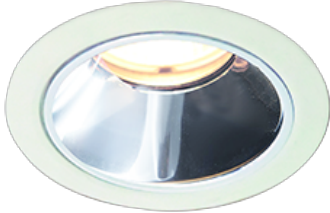

Item no. DD117-0835MW9030-DM1-O Series Name: $\Phi 58$ Lens type fixed downlight, Antiglare

Installation	Recessed mount
Type	
Fixture wattage	8.3W
Beam angle	35 deg
Color Temp.	3000K
CRI	Ra>90
Luminous	528 lm
Body	Die-cast aluminum alloy
Body finish	N/A
Trim finish	White
Reflector finish	Mirror
IP Rate	IPIP44 from the bottom
Light source	COB module
Input Voltage	AC220~240V
Dimming Type	1-10V Dimmable
Certificate	CE, CCC
Cut Hole	58mm