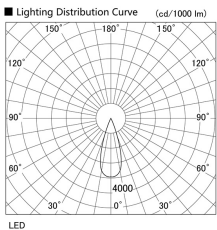

Item no. DD117-0835MW9030-DM1-O Series Name: $\Phi 58$ Lens type fixed downlight, Antiglare

Installation	Recessed mount
Type	
Fixture wattage	8.3W
Beam angle	35 deg
Color Temp.	3000K
CRI	Ra>90
Luminous	528 lm
Body	Die-cast aluminum alloy
Body finish	N/A
Trim finish	White
Reflector finish	Mirror
IP Rate	IPIP44 from the bottom
Light source	COB module
Input Voltage	AC220~240V
Dimming Type	1-10V Dimmable
Certificate	CE, CCC
Cut Hole	58mm