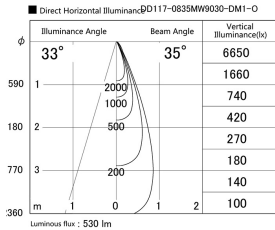

Item no. DD117-0835MW9030-DM1-O Series Name: $\Phi 58$ Lens type fixed downlight, Antiglare

Installation	Recessed mount
Type	
Fixture wattage	8.3W
Beam angle	35 deg
Color Temp.	3000K
CRI	Ra>90
Luminous	528 lm
Body	Die-cast aluminum alloy
Body finish	N/A
Trim finish	White
Reflector finish	Mirror
IP Rate	IPIP44 from the bottom
Light source	COB module
Input Voltage	AC220~240V
Dimming Type	1-10V Dimmable
Certificate	CE, CCC
Cut Hole	58mm