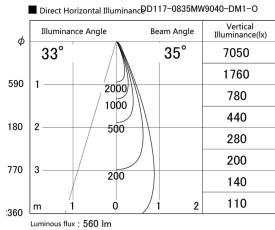

Item no. DD117-0835MW9040-DM1-O Series Name:  $\Phi 58$  Lens type fixed downlight, Antiglare

Installation	Recessed mount
Type	
Fixture wattage	8.3W
Beam angle	35 deg
Color Temp.	4000K
CRI	Ra>90
Luminous	560 lm
Body	Die-cast aluminum alloy
Body finish	N/A
Trim finish	White
Reflector finish	Mirror
IP Rate	IPIP44 from the bottom
Light source	COB module
Input Voltage	AC220~240V
Dimming Type	1-10V Dimmable
Certificate	CE, CCC
Cut Hole	58mm