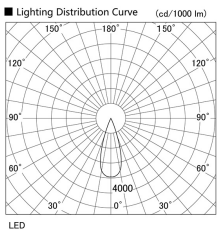

Item no. DD117-0835MW9040-DM1-O Series Name:  $\Phi 58$  Lens type fixed downlight, Antiglare

Installation	Recessed mount
Type	
Fixture wattage	8.3W
Beam angle	35 deg
Color Temp.	4000K
CRI	Ra>90
Luminous	560 lm
Body	Die-cast aluminum alloy
Body finish	N/A
Trim finish	White
Reflector finish	Mirror
IP Rate	IPIP44 from the bottom
Light source	COB module
Input Voltage	AC220~240V
Dimming Type	1-10V Dimmable
Certificate	CE, CCC
Cut Hole	58mm