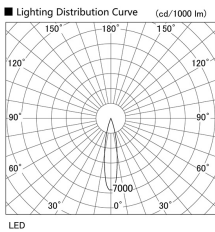

Item  
DD117-0820MW9027-DM1-HN

no. Series Name:  $\Phi 58$  Lens type fixed  
downlight, Antiglare

Installation	Recessed mount
Type	
Fixture wattage	8.3W
Beam angle	20 deg
Color Temp.	2700K
CRI	Ra>90
Luminous	404 lm
Body	Die-cast aluminum alloy
Body finish	N/A
Trim finish	White
Reflector finish	Mirror
IP Rate	IP20
Light source	COB module
Input Voltage	AC220~240V
Dimming Type	1-10V Dimmable
Certificate	CE, CCC
Cut Hole	58mm