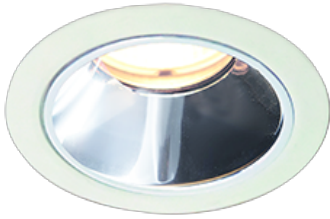

Item  
DD117-0820MW9027-DM1-HN

no. Series Name:  $\Phi 58$  Lens type fixed  
downlight, Antiglare

Installation	Recessed mount
Type	
Fixture wattage	8.3W
Beam angle	20 deg
Color Temp.	2700K
CRI	Ra>90
Luminous	404 lm
Body	Die-cast aluminum alloy
Body finish	N/A
Trim finish	White
Reflector finish	Mirror
IP Rate	IP20
Light source	COB module
Input Voltage	AC220~240V
Dimming Type	1-10V Dimmable
Certificate	CE, CCC
Cut Hole	58mm