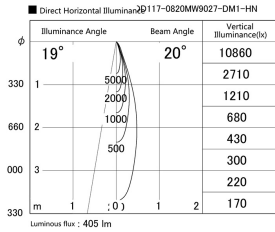

Item  
DD117-0820MW9027-DM1-HN

no. Series Name:  $\Phi 58$  Lens type fixed  
downlight, Antiglare

Installation	Recessed mount
Type	
Fixture wattage	8.3W
Beam angle	20 deg
Color Temp.	2700K
CRI	Ra>90
Luminous	404 lm
Body	Die-cast aluminum alloy
Body finish	N/A
Trim finish	White
Reflector finish	Mirror
IP Rate	IP20
Light source	COB module
Input Voltage	AC220~240V
Dimming Type	1-10V Dimmable
Certificate	CE, CCC
Cut Hole	58mm