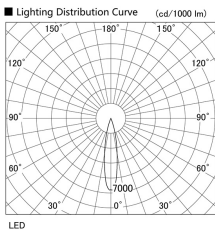

Item
DD117-0820MW9030-DM1-HN

no. Series Name: $\Phi 58$ Lens type fixed
downlight, Antiglare

Installation	Recessed mount
Type	$\Phi 58$ Lens type fixed downlight, Antiglare
Fixture wattage	8.3W
Beam angle	20 deg
Color Temp.	3000K
CRI	Ra>90
Luminous	434 lm
Body	Die-cast aluminum alloy
Body finish	N/A
Trim finish	White
Reflector finish	Mirror
IP Rate	IP20
Light source	COB module
Input Voltage	AC220~240V
Dimming Type	1-10V Dimmable
Certificate	CE, CCC
Cut Hole	58mm