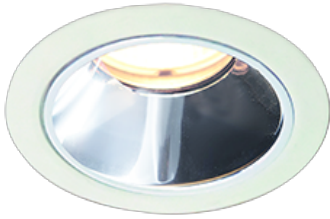

Item
DD117-0820MW9030-DM1-HN

no. Series Name: $\Phi 58$ Lens type fixed
downlight, Antiglare

Installation	Recessed mount
Type	
Fixture wattage	8.3W
Beam angle	20 deg
Color Temp.	3000K
CRI	Ra>90
Luminous	434 lm
Body	Die-cast aluminum alloy
Body finish	N/A
Trim finish	White
Reflector finish	Mirror
IP Rate	IP20
Light source	COB module
Input Voltage	AC220~240V
Dimming Type	1-10V Dimmable
Certificate	CE, CCC
Cut Hole	58mm