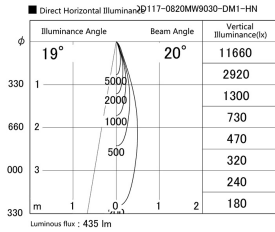

Item
DD117-0820MW9030-DM1-HN

no. Series Name: $\Phi 58$ Lens type fixed
downlight, Antiglare

Installation	Recessed mount
Type	
Fixture wattage	8.3W
Beam angle	20 deg
Color Temp.	3000K
CRI	Ra>90
Luminous	434 lm
Body	Die-cast aluminum alloy
Body finish	N/A
Trim finish	White
Reflector finish	Mirror
IP Rate	IP20
Light source	COB module
Input Voltage	AC220~240V
Dimming Type	1-10V Dimmable
Certificate	CE, CCC
Cut Hole	58mm