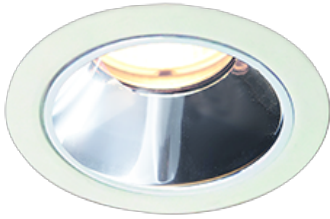

Item
DD117-0820MW9030-DM1-HN

no. Series Name: $\Phi 58$ Lens type fixed
downlight, Antiglare

Installation	Recessed mount
Type	$\Phi 58$ Lens type fixed downlight, Antiglare
Fixture wattage	8.3W
Beam angle	20 deg
Color Temp.	3000K
CRI	Ra>90
Luminous	434 lm
Body	Die-cast aluminum alloy
Body finish	N/A
Trim finish	White
Reflector finish	Mirror
IP Rate	IP20
Light source	COB module
Input Voltage	AC220~240V
Dimming Type	1-10V Dimmable
Certificate	CE, CCC
Cut Hole	58mm