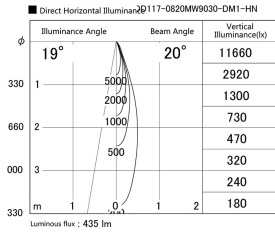

Item
DD117-0820MW9030-DM1-HN

no. Series Name: $\Phi 58$ Lens type fixed
downlight, Antiglare

Installation	Recessed mount
Type	$\Phi 58$ Lens type fixed downlight, Antiglare
Fixture wattage	8.3W
Beam angle	20 deg
Color Temp.	3000K
CRI	Ra>90
Luminous	434 lm
Body	Die-cast aluminum alloy
Body finish	N/A
Trim finish	White
Reflector finish	Mirror
IP Rate	IP20
Light source	COB module
Input Voltage	AC220~240V
Dimming Type	1-10V Dimmable
Certificate	CE, CCC
Cut Hole	58mm