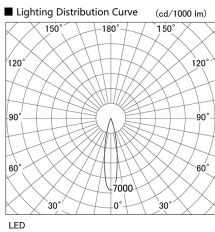

Item
DD117-0820MW9030-DM1-HN

no. Series Name: $\Phi 58$ Lens type fixed
downlight, Antiglare

Installation	Recessed mount
Type	
Fixture wattage	8.3W
Beam angle	20 deg
Color Temp.	3000K
CRI	Ra>90
Luminous	434 lm
Body	Die-cast aluminum alloy
Body finish	N/A
Trim finish	White
Reflector finish	Mirror
IP Rate	IP20
Light source	COB module
Input Voltage	AC220~240V
Dimming Type	1-10V Dimmable
Certificate	CE, CCC
Cut Hole	58mm