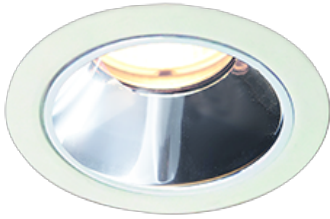

Item
DD117-0820MW9040-DM1-HN

no. Series Name: Φ 58 Lens type fixed
downlight, Antiglare

| | |
|------------------|---|
| Installation | Recessed mount |
| Type | Φ 58 Lens type fixed downlight, Antiglare |
| Fixture wattage | 8.3W |
| Beam angle | 20 deg |
| Color Temp. | 4000K |
| CRI | Ra>90 |
| Luminous | 460 lm |
| Body | Die-cast aluminum alloy |
| Body finish | N/A |
| Trim finish | White |
| Reflector finish | Mirror |
| IP Rate | IP20 |
| Light source | COB module |
| Input Voltage | AC220~240V |
| Dimming Type | 1-10V Dimmable |
| Certificate | CE, CCC |
| Cut Hole | 58mm |