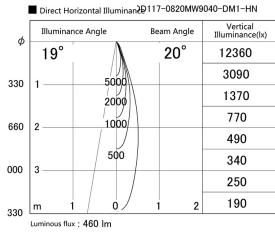

Item
DD117-0820MW9040-DM1-HN

no. Series Name: $\Phi 58$ Lens type fixed
downlight, Antiglare

Installation	Recessed mount
Type	
Fixture wattage	8.3W
Beam angle	20 deg
Color Temp.	4000K
CRI	Ra>90
Luminous	460 lm
Body	Die-cast aluminum alloy
Body finish	N/A
Trim finish	White
Reflector finish	Mirror
IP Rate	IP20
Light source	COB module
Input Voltage	AC220~240V
Dimming Type	1-10V Dimmable
Certificate	CE, CCC
Cut Hole	58mm