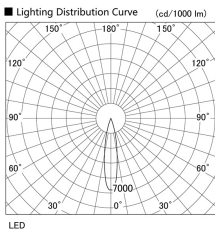

Item
DD117-0820MW9040-DM1-HN

no. Series Name: $\Phi 58$ Lens type fixed
downlight, Antiglare

Installation	Recessed mount
Type	
Fixture wattage	8.3W
Beam angle	20 deg
Color Temp.	4000K
CRI	Ra>90
Luminous	460 lm
Body	Die-cast aluminum alloy
Body finish	N/A
Trim finish	White
Reflector finish	Mirror
IP Rate	IP20
Light source	COB module
Input Voltage	AC220~240V
Dimming Type	1-10V Dimmable
Certificate	CE, CCC
Cut Hole	58mm