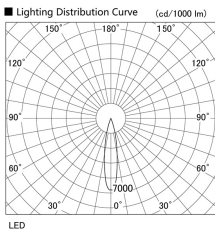

Item
DD117-0820MW9040-DM1-HN

no. Series Name: Φ 58 Lens type fixed
downlight, Antiglare

| | |
|------------------|---|
| Installation | Recessed mount |
| Type | Φ 58 Lens type fixed downlight, Antiglare |
| Fixture wattage | 8.3W |
| Beam angle | 20 deg |
| Color Temp. | 4000K |
| CRI | Ra>90 |
| Luminous | 460 lm |
| Body | Die-cast aluminum alloy |
| Body finish | N/A |
| Trim finish | White |
| Reflector finish | Mirror |
| IP Rate | IP20 |
| Light source | COB module |
| Input Voltage | AC220~240V |
| Dimming Type | 1-10V Dimmable |
| Certificate | CE, CCC |
| Cut Hole | 58mm |