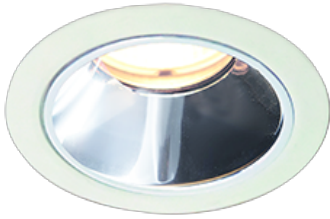

Item
DD117-0820MW9040-DM1-HN

no. Series Name: $\Phi 58$ Lens type fixed
downlight, Antiglare

Installation	Recessed mount
Type	
Fixture wattage	8.3W
Beam angle	20 deg
Color Temp.	4000K
CRI	Ra>90
Luminous	460 lm
Body	Die-cast aluminum alloy
Body finish	N/A
Trim finish	White
Reflector finish	Mirror
IP Rate	IP20
Light source	COB module
Input Voltage	AC220~240V
Dimming Type	1-10V Dimmable
Certificate	CE, CCC
Cut Hole	58mm