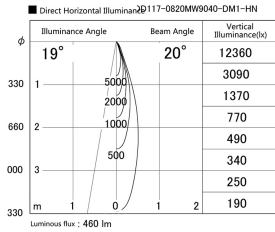

Item
DD117-0820MW9040-DM1-HN

no. Series Name: Φ 58 Lens type fixed
downlight, Antiglare

| | |
|------------------|---|
| Installation | Recessed mount |
| Type | Φ 58 Lens type fixed downlight, Antiglare |
| Fixture wattage | 8.3W |
| Beam angle | 20 deg |
| Color Temp. | 4000K |
| CRI | Ra>90 |
| Luminous | 460 lm |
| Body | Die-cast aluminum alloy |
| Body finish | N/A |
| Trim finish | White |
| Reflector finish | Mirror |
| IP Rate | IP20 |
| Light source | COB module |
| Input Voltage | AC220~240V |
| Dimming Type | 1-10V Dimmable |
| Certificate | CE, CCC |
| Cut Hole | 58mm |