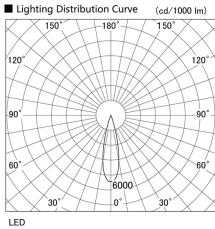

Item
DD117-0825MW9027-DM1-HN

no. Series Name: $\Phi 58$ Lens type fixed
downlight, Antiglare

Installation	Recessed mount
Type	$\Phi 58$ Lens type fixed downlight, Antiglare
Fixture wattage	8.3W
Beam angle	26 deg
Color Temp.	2700K
CRI	Ra>90
Luminous	403 lm
Body	Die-cast aluminum alloy
Body finish	N/A
Trim finish	White
Reflector finish	Mirror
IP Rate	IP20
Light source	COB module
Input Voltage	AC220~240V
Dimming Type	1-10V Dimmable
Certificate	CE, CCC
Cut Hole	58mm