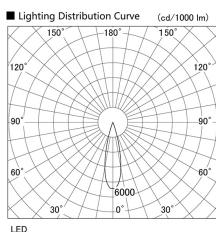

Item
DD117-0825MW9027-DM1-HN

no. Series Name: $\Phi 58$ Lens type fixed
downlight, Antiglare

Installation	Recessed mount
Type	
Fixture wattage	8.3W
Beam angle	26 deg
Color Temp.	2700K
CRI	Ra>90
Luminous	403 lm
Body	Die-cast aluminum alloy
Body finish	N/A
Trim finish	White
Reflector finish	Mirror
IP Rate	IP20
Light source	COB module
Input Voltage	AC220~240V
Dimming Type	1-10V Dimmable
Certificate	CE, CCC
Cut Hole	58mm