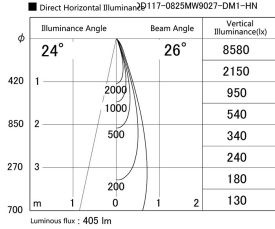

Item
DD117-0825MW9027-DM1-HN

no. Series Name: $\Phi 58$ Lens type fixed
downlight, Antiglare

Installation	Recessed mount
Type	$\Phi 58$ Lens type fixed downlight, Antiglare
Fixture wattage	8.3W
Beam angle	26 deg
Color Temp.	2700K
CRI	Ra>90
Luminous	403 lm
Body	Die-cast aluminum alloy
Body finish	N/A
Trim finish	White
Reflector finish	Mirror
IP Rate	IP20
Light source	COB module
Input Voltage	AC220~240V
Dimming Type	1-10V Dimmable
Certificate	CE, CCC
Cut Hole	58mm