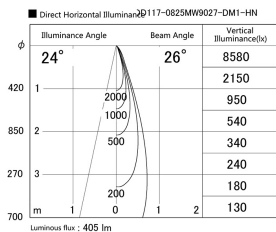

Item
DD117-0825MW9027-DM1-HN

no. Series Name: $\Phi 58$ Lens type fixed
downlight, Antiglare

Installation	Recessed mount
Type	
Fixture wattage	8.3W
Beam angle	26 deg
Color Temp.	2700K
CRI	Ra>90
Luminous	403 lm
Body	Die-cast aluminum alloy
Body finish	N/A
Trim finish	White
Reflector finish	Mirror
IP Rate	IP20
Light source	COB module
Input Voltage	AC220~240V
Dimming Type	1-10V Dimmable
Certificate	CE, CCC
Cut Hole	58mm