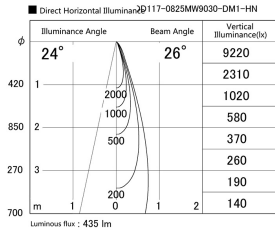

Item
DD117-0825MW9030-DM1-HN

no. Series Name: $\Phi 58$ Lens type fixed
downlight, Antiglare

Installation	Recessed mount
Type	
Fixture wattage	8.3W
Beam angle	26 deg
Color Temp.	3000K
CRI	Ra>90
Luminous	433 lm
Body	Die-cast aluminum alloy
Body finish	N/A
Trim finish	White
Reflector finish	Mirror
IP Rate	IP20
Light source	COB module
Input Voltage	AC220~240V
Dimming Type	1-10V Dimmable
Certificate	CE, CCC
Cut Hole	58mm