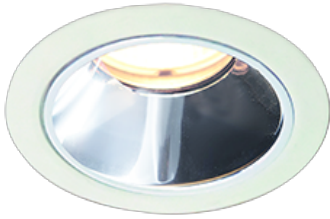

Item
DD117-0825MW9030-DM1-HN

no. Series Name: $\Phi 58$ Lens type fixed
downlight, Antiglare

Installation	Recessed mount
Type	
Fixture wattage	8.3W
Beam angle	26 deg
Color Temp.	3000K
CRI	Ra>90
Luminous	433 lm
Body	Die-cast aluminum alloy
Body finish	N/A
Trim finish	White
Reflector finish	Mirror
IP Rate	IP20
Light source	COB module
Input Voltage	AC220~240V
Dimming Type	1-10V Dimmable
Certificate	CE, CCC
Cut Hole	58mm