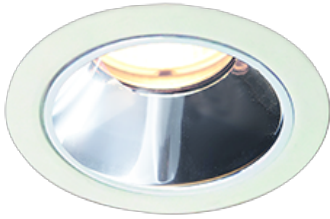

Item
DD117-0825MW9030-DM1-HN

no. Series Name: $\Phi 58$ Lens type fixed
downlight, Antiglare

Installation	Recessed mount
Type	$\Phi 58$ Lens type fixed downlight, Antiglare
Fixture wattage	8.3W
Beam angle	26 deg
Color Temp.	3000K
CRI	Ra>90
Luminous	433 lm
Body	Die-cast aluminum alloy
Body finish	N/A
Trim finish	White
Reflector finish	Mirror
IP Rate	IP20
Light source	COB module
Input Voltage	AC220~240V
Dimming Type	1-10V Dimmable
Certificate	CE, CCC
Cut Hole	58mm