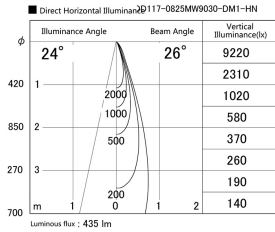

Item
DD117-0825MW9030-DM1-HN

no. Series Name: $\Phi 58$ Lens type fixed
downlight, Antiglare

Installation	Recessed mount
Type	$\Phi 58$ Lens type fixed downlight, Antiglare
Fixture wattage	8.3W
Beam angle	26 deg
Color Temp.	3000K
CRI	Ra>90
Luminous	433 lm
Body	Die-cast aluminum alloy
Body finish	N/A
Trim finish	White
Reflector finish	Mirror
IP Rate	IP20
Light source	COB module
Input Voltage	AC220~240V
Dimming Type	1-10V Dimmable
Certificate	CE, CCC
Cut Hole	58mm