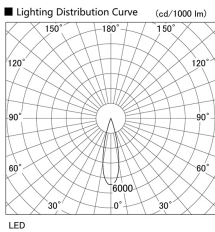

Item
DD117-0825MW9030-DM1-HN

no. Series Name: $\Phi 58$ Lens type fixed
downlight, Antiglare

Installation	Recessed mount
Type	
Fixture wattage	8.3W
Beam angle	26 deg
Color Temp.	3000K
CRI	Ra>90
Luminous	433 lm
Body	Die-cast aluminum alloy
Body finish	N/A
Trim finish	White
Reflector finish	Mirror
IP Rate	IP20
Light source	COB module
Input Voltage	AC220~240V
Dimming Type	1-10V Dimmable
Certificate	CE, CCC
Cut Hole	58mm