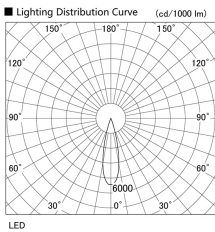

Item
DD117-0825MW9030-DM1-HN

no. Series Name: $\Phi 58$ Lens type fixed
downlight, Antiglare

Installation	Recessed mount
Type	$\Phi 58$ Lens type fixed downlight, Antiglare
Fixture wattage	8.3W
Beam angle	26 deg
Color Temp.	3000K
CRI	Ra>90
Luminous	433 lm
Body	Die-cast aluminum alloy
Body finish	N/A
Trim finish	White
Reflector finish	Mirror
IP Rate	IP20
Light source	COB module
Input Voltage	AC220~240V
Dimming Type	1-10V Dimmable
Certificate	CE, CCC
Cut Hole	58mm