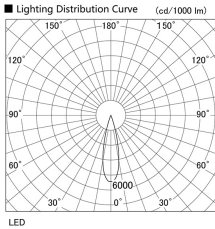

Item
DD117-0825MW9040-DM1-HN

no. Series Name: $\Phi 58$ Lens type fixed
downlight, Antiglare

Installation	Recessed mount
Type	$\Phi 58$ Lens type fixed downlight, Antiglare
Fixture wattage	8.3W
Beam angle	26 deg
Color Temp.	4000K
CRI	Ra>90
Luminous	459 lm
Body	Die-cast aluminum alloy
Body finish	N/A
Trim finish	White
Reflector finish	Mirror
IP Rate	IP20
Light source	COB module
Input Voltage	AC220~240V
Dimming Type	1-10V Dimmable
Certificate	CE, CCC
Cut Hole	58mm