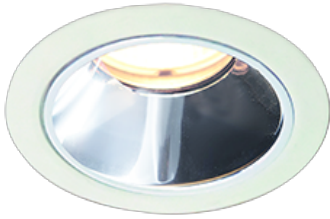

Item
DD117-0825MW9040-DM1-HN

no. Series Name: $\Phi 58$ Lens type fixed
downlight, Antiglare

Installation	Recessed mount
Type	
Fixture wattage	8.3W
Beam angle	26 deg
Color Temp.	4000K
CRI	Ra>90
Luminous	459 lm
Body	Die-cast aluminum alloy
Body finish	N/A
Trim finish	White
Reflector finish	Mirror
IP Rate	IP20
Light source	COB module
Input Voltage	AC220~240V
Dimming Type	1-10V Dimmable
Certificate	CE, CCC
Cut Hole	58mm