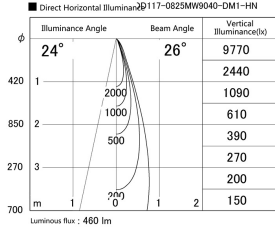

Item
DD117-0825MW9040-DM1-HN

no. Series Name: $\Phi 58$ Lens type fixed
downlight, Antiglare

Installation	Recessed mount
Type	$\Phi 58$ Lens type fixed downlight, Antiglare
Fixture wattage	8.3W
Beam angle	26 deg
Color Temp.	4000K
CRI	Ra>90
Luminous	459 lm
Body	Die-cast aluminum alloy
Body finish	N/A
Trim finish	White
Reflector finish	Mirror
IP Rate	IP20
Light source	COB module
Input Voltage	AC220~240V
Dimming Type	1-10V Dimmable
Certificate	CE, CCC
Cut Hole	58mm