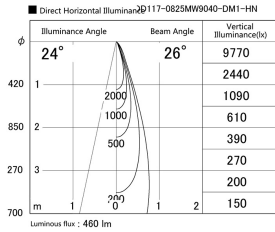

Item
DD117-0825MW9040-DM1-HN

no. Series Name: $\Phi 58$ Lens type fixed
downlight, Antiglare

Installation	Recessed mount
Type	
Fixture wattage	8.3W
Beam angle	26 deg
Color Temp.	4000K
CRI	Ra>90
Luminous	459 lm
Body	Die-cast aluminum alloy
Body finish	N/A
Trim finish	White
Reflector finish	Mirror
IP Rate	IP20
Light source	COB module
Input Voltage	AC220~240V
Dimming Type	1-10V Dimmable
Certificate	CE, CCC
Cut Hole	58mm