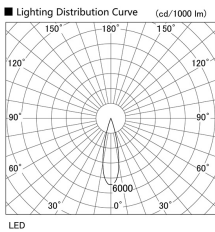

Item
DD117-0825MW9040-DM1-HN

no. Series Name: $\Phi 58$ Lens type fixed
downlight, Antiglare

Installation	Recessed mount
Type	
Fixture wattage	8.3W
Beam angle	26 deg
Color Temp.	4000K
CRI	Ra>90
Luminous	459 lm
Body	Die-cast aluminum alloy
Body finish	N/A
Trim finish	White
Reflector finish	Mirror
IP Rate	IP20
Light source	COB module
Input Voltage	AC220~240V
Dimming Type	1-10V Dimmable
Certificate	CE, CCC
Cut Hole	58mm