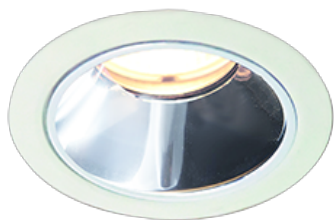

Item
DD117-0835MW9027-DM1-HN

no. Series Name: $\Phi 58$ Lens type fixed
downlight, Antiglare

| | |
|------------------|-------------------------|
| Installation | Recessed mount |
| Type | |
| Fixture wattage | 8.3W |
| Beam angle | 33 deg |
| Color Temp. | 2700K |
| CRI | Ra>90 |
| Luminous | 375 lm |
| Body | Die-cast aluminum alloy |
| Body finish | N/A |
| Trim finish | White |
| Reflector finish | Mirror |
| IP Rate | IP20 |
| Light source | COB module |
| Input Voltage | AC220~240V |
| Dimming Type | 1-10V Dimmable |
| Certificate | CE, CCC |
| Cut Hole | 58mm |