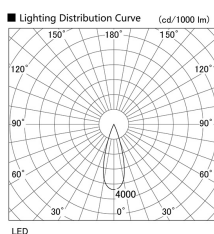

Item
DD117-0835MW9027-DM1-HN

no. Series Name: $\Phi 58$ Lens type fixed
downlight, Antiglare

| | |
|------------------|-------------------------|
| Installation | Recessed mount |
| Type | |
| Fixture wattage | 8.3W |
| Beam angle | 33 deg |
| Color Temp. | 2700K |
| CRI | Ra>90 |
| Luminous | 375 lm |
| Body | Die-cast aluminum alloy |
| Body finish | N/A |
| Trim finish | White |
| Reflector finish | Mirror |
| IP Rate | IP20 |
| Light source | COB module |
| Input Voltage | AC220~240V |
| Dimming Type | 1-10V Dimmable |
| Certificate | CE, CCC |
| Cut Hole | 58mm |