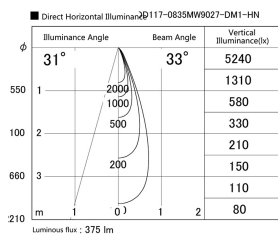

Item
DD117-0835MW9027-DM1-HN

no. Series Name: $\Phi 58$ Lens type fixed
downlight, Antiglare

| | |
|------------------|-------------------------|
| Installation | Recessed mount |
| Type | |
| Fixture wattage | 8.3W |
| Beam angle | 33 deg |
| Color Temp. | 2700K |
| CRI | Ra>90 |
| Luminous | 375 lm |
| Body | Die-cast aluminum alloy |
| Body finish | N/A |
| Trim finish | White |
| Reflector finish | Mirror |
| IP Rate | IP20 |
| Light source | COB module |
| Input Voltage | AC220~240V |
| Dimming Type | 1-10V Dimmable |
| Certificate | CE, CCC |
| Cut Hole | 58mm |