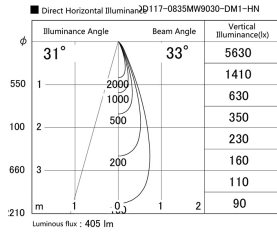

Item
DD117-0835MW9030-DM1-HN

no. Series Name: $\Phi 58$ Lens type fixed
downlight, Antiglare

Installation	Recessed mount
Type	
Fixture wattage	8.3W
Beam angle	33 deg
Color Temp.	3000K
CRI	Ra>90
Luminous	403 lm
Body	Die-cast aluminum alloy
Body finish	N/A
Trim finish	White
Reflector finish	Mirror
IP Rate	IP20
Light source	COB module
Input Voltage	AC220~240V
Dimming Type	1-10V Dimmable
Certificate	CE, CCC
Cut Hole	58mm