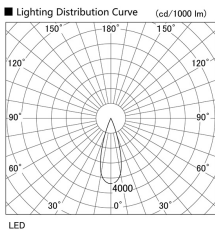

Item  
DD117-0835MW9030-DM1-HN

no. Series Name:  $\Phi 58$  Lens type fixed  
downlight, Antiglare

Installation	Recessed mount
Type	$\Phi 58$ Lens type fixed downlight, Antiglare
Fixture wattage	8.3W
Beam angle	33 deg
Color Temp.	3000K
CRI	Ra>90
Luminous	403 lm
Body	Die-cast aluminum alloy
Body finish	N/A
Trim finish	White
Reflector finish	Mirror
IP Rate	IP20
Light source	COB module
Input Voltage	AC220~240V
Dimming Type	1-10V Dimmable
Certificate	CE, CCC
Cut Hole	58mm