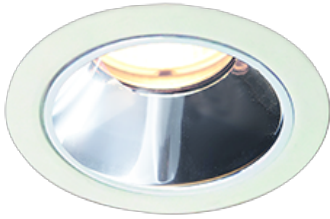

Item  
DD117-0835MW9030-DM1-HN

no. Series Name:  $\Phi 58$  Lens type fixed  
downlight, Antiglare

Installation	Recessed mount
Type	$\Phi 58$ Lens type fixed downlight, Antiglare
Fixture wattage	8.3W
Beam angle	33 deg
Color Temp.	3000K
CRI	Ra>90
Luminous	403 lm
Body	Die-cast aluminum alloy
Body finish	N/A
Trim finish	White
Reflector finish	Mirror
IP Rate	IP20
Light source	COB module
Input Voltage	AC220~240V
Dimming Type	1-10V Dimmable
Certificate	CE, CCC
Cut Hole	58mm