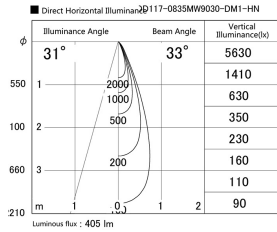

Item  
DD117-0835MW9030-DM1-HN

no. Series Name:  $\Phi 58$  Lens type fixed  
downlight, Antiglare

Installation	Recessed mount
Type	$\Phi 58$ Lens type fixed downlight, Antiglare
Fixture wattage	8.3W
Beam angle	33 deg
Color Temp.	3000K
CRI	Ra>90
Luminous	403 lm
Body	Die-cast aluminum alloy
Body finish	N/A
Trim finish	White
Reflector finish	Mirror
IP Rate	IP20
Light source	COB module
Input Voltage	AC220~240V
Dimming Type	1-10V Dimmable
Certificate	CE, CCC
Cut Hole	58mm