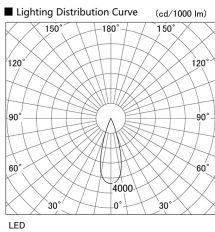

Item
DD117-0835MW9030-DM1-HN

no. Series Name: $\Phi 58$ Lens type fixed
downlight, Antiglare

Installation	Recessed mount
Type	
Fixture wattage	8.3W
Beam angle	33 deg
Color Temp.	3000K
CRI	Ra>90
Luminous	403 lm
Body	Die-cast aluminum alloy
Body finish	N/A
Trim finish	White
Reflector finish	Mirror
IP Rate	IP20
Light source	COB module
Input Voltage	AC220~240V
Dimming Type	1-10V Dimmable
Certificate	CE, CCC
Cut Hole	58mm