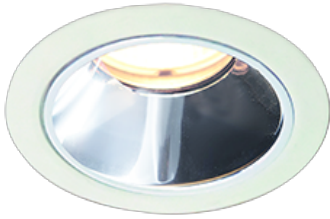

Item
DD117-0835MW9030-DM1-HN

no. Series Name: $\Phi 58$ Lens type fixed
downlight, Antiglare

Installation	Recessed mount
Type	
Fixture wattage	8.3W
Beam angle	33 deg
Color Temp.	3000K
CRI	Ra>90
Luminous	403 lm
Body	Die-cast aluminum alloy
Body finish	N/A
Trim finish	White
Reflector finish	Mirror
IP Rate	IP20
Light source	COB module
Input Voltage	AC220~240V
Dimming Type	1-10V Dimmable
Certificate	CE, CCC
Cut Hole	58mm