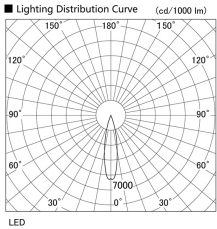

Item no. DD117-1320MW9027-DM1

Series Name: $\Phi 58$ Lens type fixed downlight, Antiglare

350±20

Installation	Recessed mount
Type	$\Phi 58$ Lens type fixed downlight, Antiglare
Fixture wattage	12.6W
Beam angle	23 deg
Color Temp.	2700K
CRI	Ra>90
Luminous	737 lm
Body	Die-cast aluminum alloy
Body finish	N/A
Trim finish	White
Reflector finish	Mirror
IP Rate	IP20
Light source	COB module
Input Voltage	AC220~240V
Dimming Type	1-10V Dimmable
Certificate	CE, CCC
Cut Hole	58mm