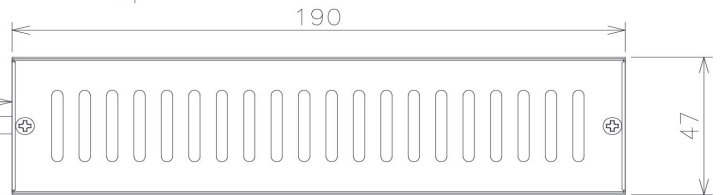

Item no. DD117-1320MW9027-DM1

Series Name: $\Phi 58$ Lens type fixed downlight, Antiglare

350±20

Installation	Recessed mount
Type	$\Phi 58$ Lens type fixed downlight, Antiglare
Fixture wattage	12.6W
Beam angle	23 deg
Color Temp.	2700K
CRI	Ra>90
Luminous	737 lm
Body	Die-cast aluminum alloy
Body finish	N/A
Trim finish	White
Reflector finish	Mirror
IP Rate	IP20
Light source	COB module
Input Voltage	AC220~240V
Dimming Type	1-10V Dimmable
Certificate	CE, CCC
Cut Hole	58mm