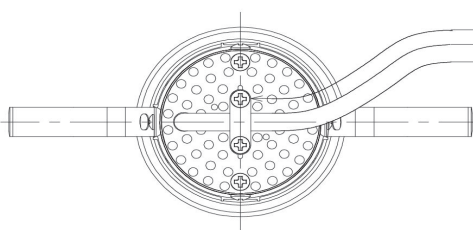

Item no. DD117-1320MW9027-DM1

Series Name: $\Phi 58$ Lens type fixed downlight, Antiglare

350±20

Installation	Recessed mount
Type	$\Phi 58$ Lens type fixed downlight, Antiglare
Fixture wattage	12.6W
Beam angle	23 deg
Color Temp.	2700K
CRI	Ra>90
Luminous	737 lm
Body	Die-cast aluminum alloy
Body finish	N/A
Trim finish	White
Reflector finish	Mirror
IP Rate	IP20
Light source	COB module
Input Voltage	AC220~240V
Dimming Type	1-10V Dimmable
Certificate	CE, CCC
Cut Hole	58mm