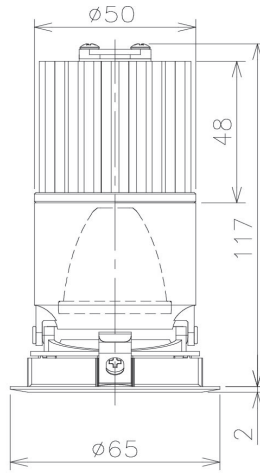

Item no. DD117-1320MW9027-DM1

Series Name: $\Phi 58$ Lens type fixed downlight, Antiglare

350±20

Installation	Recessed mount
Type	$\Phi 58$ Lens type fixed downlight, Antiglare
Fixture wattage	12.6W
Beam angle	23 deg
Color Temp.	2700K
CRI	Ra>90
Luminous	737 lm
Body	Die-cast aluminum alloy
Body finish	N/A
Trim finish	White
Reflector finish	Mirror
IP Rate	IP20
Light source	COB module
Input Voltage	AC220~240V
Dimming Type	1-10V Dimmable
Certificate	CE, CCC
Cut Hole	58mm