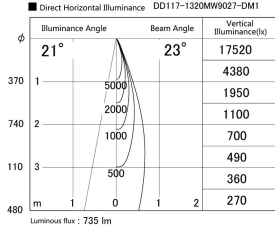

Item no. DD117-1320MW9027-DM1

Series Name: $\Phi 58$ Lens type fixed downlight, Antiglare

350±20

Installation	Recessed mount
Type	$\Phi 58$ Lens type fixed downlight, Antiglare
Fixture wattage	12.6W
Beam angle	23 deg
Color Temp.	2700K
CRI	Ra>90
Luminous	737 lm
Body	Die-cast aluminum alloy
Body finish	N/A
Trim finish	White
Reflector finish	Mirror
IP Rate	IP20
Light source	COB module
Input Voltage	AC220~240V
Dimming Type	1-10V Dimmable
Certificate	CE, CCC
Cut Hole	58mm