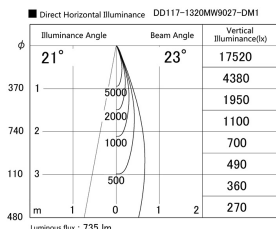

Item no. DD117-1320MW9027-DM1

Series Name: $\Phi 58$ Lens type fixed
downlight, Antiglare

| | |
|------------------|-------------------------|
| Installation | Recessed mount |
| Type | |
| Fixture wattage | 12.6W |
| Beam angle | 23 deg |
| Color Temp. | 2700K |
| CRI | Ra>90 |
| Luminous | 737 lm |
| Body | Die-cast aluminum alloy |
| Body finish | N/A |
| Trim finish | White |
| Reflector finish | Mirror |
| IP Rate | IP20 |
| Light source | COB module |
| Input Voltage | AC220~240V |
| Dimming Type | 1-10V Dimmable |
| Certificate | CE, CCC |
| Cut Hole | 58mm |