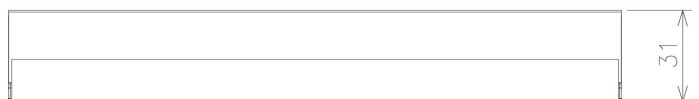

Item no. DD117-1320MW9027-DM1

Series Name: $\Phi 58$ Lens type fixed downlight, Antiglare

350±20

Installation	Recessed mount
Type	$\Phi 58$ Lens type fixed downlight, Antiglare
Fixture wattage	12.6W
Beam angle	23 deg
Color Temp.	2700K
CRI	Ra>90
Luminous	737 lm
Body	Die-cast aluminum alloy
Body finish	N/A
Trim finish	White
Reflector finish	Mirror
IP Rate	IP20
Light source	COB module
Input Voltage	AC220~240V
Dimming Type	1-10V Dimmable
Certificate	CE, CCC
Cut Hole	58mm