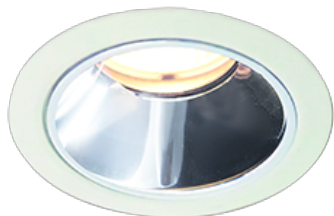

Item no. DD117-1320MW9027-DM1

Series Name: $\Phi 58$ Lens type fixed
downlight, Antiglare

| | |
|------------------|-------------------------|
| Installation | Recessed mount |
| Type | |
| Fixture wattage | 12.6W |
| Beam angle | 23 deg |
| Color Temp. | 2700K |
| CRI | Ra>90 |
| Luminous | 737 lm |
| Body | Die-cast aluminum alloy |
| Body finish | N/A |
| Trim finish | White |
| Reflector finish | Mirror |
| IP Rate | IP20 |
| Light source | COB module |
| Input Voltage | AC220~240V |
| Dimming Type | 1-10V Dimmable |
| Certificate | CE, CCC |
| Cut Hole | 58mm |