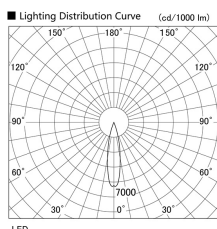

Item no. DD117-1320MW9027-DM1

Series Name: $\Phi 58$ Lens type fixed
downlight, Antiglare

| | |
|------------------|-------------------------|
| Installation | Recessed mount |
| Type | |
| Fixture wattage | 12.6W |
| Beam angle | 23 deg |
| Color Temp. | 2700K |
| CRI | Ra>90 |
| Luminous | 737 lm |
| Body | Die-cast aluminum alloy |
| Body finish | N/A |
| Trim finish | White |
| Reflector finish | Mirror |
| IP Rate | IP20 |
| Light source | COB module |
| Input Voltage | AC220~240V |
| Dimming Type | 1-10V Dimmable |
| Certificate | CE, CCC |
| Cut Hole | 58mm |