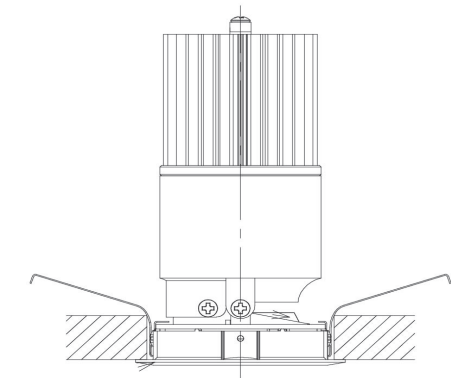

Item no. DD117-1320MW9027-DM1

Series Name: $\Phi 58$ Lens type fixed downlight, Antiglare

350±20

Installation	Recessed mount
Type	$\Phi 58$ Lens type fixed downlight, Antiglare
Fixture wattage	12.6W
Beam angle	23 deg
Color Temp.	2700K
CRI	Ra>90
Luminous	737 lm
Body	Die-cast aluminum alloy
Body finish	N/A
Trim finish	White
Reflector finish	Mirror
IP Rate	IP20
Light source	COB module
Input Voltage	AC220~240V
Dimming Type	1-10V Dimmable
Certificate	CE, CCC
Cut Hole	58mm