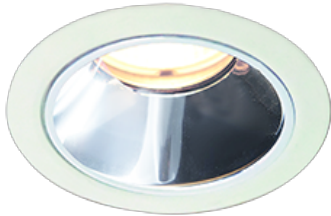

Item no. DD117-1320MW9030-DM1

Series Name:  $\Phi 58$  Lens type fixed  
downlight, Antiglare

Installation	Recessed mount
Type	
Fixture wattage	12.6W
Beam angle	23 deg
Color Temp.	3000K
CRI	Ra>90
Luminous	792 lm
Body	Die-cast aluminum alloy
Body finish	N/A
Trim finish	White
Reflector finish	Mirror
IP Rate	IP20
Light source	COB module
Input Voltage	AC220~240V
Dimming Type	1-10V Dimmable
Certificate	CE, CCC
Cut Hole	58mm