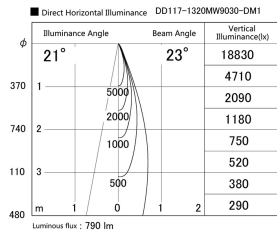

Item no. DD117-1320MW9030-DM1

Series Name:  $\Phi 58$  Lens type fixed  
downlight, Antiglare

Installation	Recessed mount
Type	
Fixture wattage	12.6W
Beam angle	23 deg
Color Temp.	3000K
CRI	Ra>90
Luminous	792 lm
Body	Die-cast aluminum alloy
Body finish	N/A
Trim finish	White
Reflector finish	Mirror
IP Rate	IP20
Light source	COB module
Input Voltage	AC220~240V
Dimming Type	1-10V Dimmable
Certificate	CE, CCC
Cut Hole	58mm