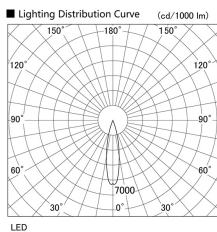

Item no. DD117-1320MW9030-DM1

Series Name:  $\Phi 58$  Lens type fixed  
downlight, Antiglare

Installation	Recessed mount
Type	
Fixture wattage	12.6W
Beam angle	23 deg
Color Temp.	3000K
CRI	Ra>90
Luminous	792 lm
Body	Die-cast aluminum alloy
Body finish	N/A
Trim finish	White
Reflector finish	Mirror
IP Rate	IP20
Light source	COB module
Input Voltage	AC220~240V
Dimming Type	1-10V Dimmable
Certificate	CE, CCC
Cut Hole	58mm