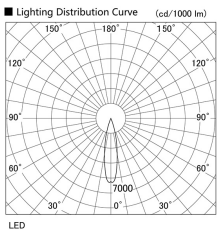

Item no. DD117-1320MW9040-DM1

Series Name:  $\Phi 58$  Lens type fixed  
downlight, Antiglare

Installation	Recessed mount
Type	
Fixture wattage	12.6W
Beam angle	23 deg
Color Temp.	4000K
CRI	Ra>90
Luminous	840 lm
Body	Die-cast aluminum alloy
Body finish	N/A
Trim finish	White
Reflector finish	Mirror
IP Rate	IP20
Light source	COB module
Input Voltage	AC220~240V
Dimming Type	1-10V Dimmable
Certificate	CE, CCC
Cut Hole	58mm