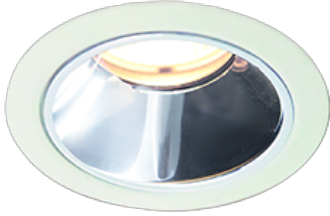

Item no. DD117-1320MW9040-DM1

Series Name:  $\Phi 58$  Lens type fixed  
downlight, Antiglare

Installation	Recessed mount
Type	
Fixture wattage	12.6W
Beam angle	23 deg
Color Temp.	4000K
CRI	Ra>90
Luminous	840 lm
Body	Die-cast aluminum alloy
Body finish	N/A
Trim finish	White
Reflector finish	Mirror
IP Rate	IP20
Light source	COB module
Input Voltage	AC220~240V
Dimming Type	1-10V Dimmable
Certificate	CE, CCC
Cut Hole	58mm