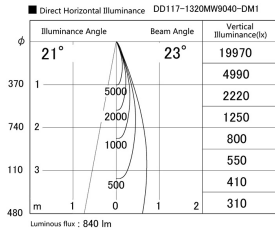

Item no. DD117-1320MW9040-DM1

Series Name:  $\Phi 58$  Lens type fixed  
downlight, Antiglare

Installation	Recessed mount
Type	
Fixture wattage	12.6W
Beam angle	23 deg
Color Temp.	4000K
CRI	Ra>90
Luminous	840 lm
Body	Die-cast aluminum alloy
Body finish	N/A
Trim finish	White
Reflector finish	Mirror
IP Rate	IP20
Light source	COB module
Input Voltage	AC220~240V
Dimming Type	1-10V Dimmable
Certificate	CE, CCC
Cut Hole	58mm