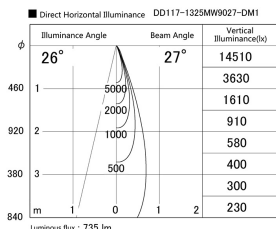

Item no. DD117-1325MW9027-DM1

Series Name: $\Phi 58$ Lens type fixed
downlight, Antiglare

Installation	Recessed mount
Type	
Fixture wattage	12.6W
Beam angle	27 deg
Color Temp.	2700K
CRI	Ra>90
Luminous	734 lm
Body	Die-cast aluminum alloy
Body finish	N/A
Trim finish	White
Reflector finish	Mirror
IP Rate	IP20
Light source	COB module
Input Voltage	AC220~240V
Dimming Type	1-10V Dimmable
Certificate	CE, CCC
Cut Hole	58mm