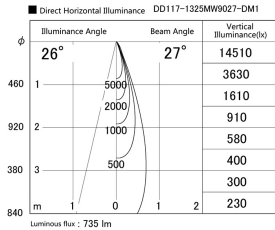

Item no. DD117-1325MW9027-DM1

Series Name:  $\Phi 58$  Lens type fixed downlight, Antiglare

Installation	Recessed mount
Type	$\Phi 58$ Lens type fixed downlight, Antiglare
Fixture wattage	12.6W
Beam angle	27 deg
Color Temp.	2700K
CRI	Ra>90
Luminous	734 lm
Body	Die-cast aluminum alloy
Body finish	N/A
Trim finish	White
Reflector finish	Mirror
IP Rate	IP20
Light source	COB module
Input Voltage	AC220~240V
Dimming Type	1-10V Dimmable
Certificate	CE, CCC
Cut Hole	58mm