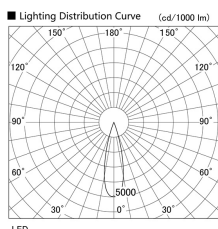

Item no. DD117-1325MW9027-DM1

Series Name: $\Phi 58$ Lens type fixed
downlight, Antiglare

Installation	Recessed mount
Type	
Fixture wattage	12.6W
Beam angle	27 deg
Color Temp.	2700K
CRI	Ra>90
Luminous	734 lm
Body	Die-cast aluminum alloy
Body finish	N/A
Trim finish	White
Reflector finish	Mirror
IP Rate	IP20
Light source	COB module
Input Voltage	AC220~240V
Dimming Type	1-10V Dimmable
Certificate	CE, CCC
Cut Hole	58mm