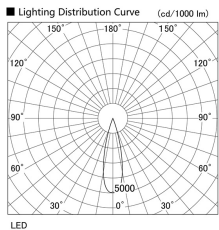

Item no. DD117-1325MW9027-DM1

Series Name:  $\Phi 58$  Lens type fixed downlight, Antiglare

Installation	Recessed mount
Type	$\Phi 58$ Lens type fixed downlight, Antiglare
Fixture wattage	12.6W
Beam angle	27 deg
Color Temp.	2700K
CRI	Ra>90
Luminous	734 lm
Body	Die-cast aluminum alloy
Body finish	N/A
Trim finish	White
Reflector finish	Mirror
IP Rate	IP20
Light source	COB module
Input Voltage	AC220~240V
Dimming Type	1-10V Dimmable
Certificate	CE, CCC
Cut Hole	58mm