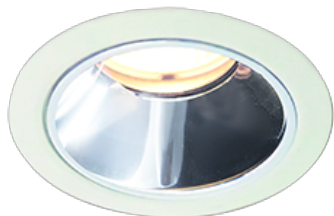

Item no. DD117-1325MW9027-DM1

Series Name: $\Phi 58$ Lens type fixed
downlight, Antiglare

Installation	Recessed mount
Type	
Fixture wattage	12.6W
Beam angle	27 deg
Color Temp.	2700K
CRI	Ra>90
Luminous	734 lm
Body	Die-cast aluminum alloy
Body finish	N/A
Trim finish	White
Reflector finish	Mirror
IP Rate	IP20
Light source	COB module
Input Voltage	AC220~240V
Dimming Type	1-10V Dimmable
Certificate	CE, CCC
Cut Hole	58mm