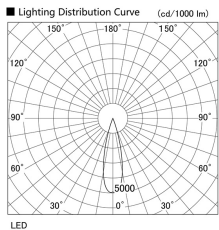

Item no. DD117-1325MW9030-DM1

Series Name: $\Phi 58$ Lens type fixed
downlight, Antiglare

Installation	Recessed mount
Type	
Fixture wattage	12.6W
Beam angle	27 deg
Color Temp.	3000K
CRI	Ra>90
Luminous	789 lm
Body	Die-cast aluminum alloy
Body finish	N/A
Trim finish	White
Reflector finish	Mirror
IP Rate	IP20
Light source	COB module
Input Voltage	AC220~240V
Dimming Type	1-10V Dimmable
Certificate	CE, CCC
Cut Hole	58mm