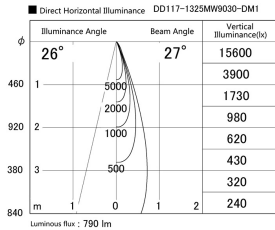

Item no. DD117-1325MW9030-DM1

Series Name: $\Phi 58$ Lens type fixed
downlight, Antiglare

Installation	Recessed mount
Type	
Fixture wattage	12.6W
Beam angle	27 deg
Color Temp.	3000K
CRI	Ra>90
Luminous	789 lm
Body	Die-cast aluminum alloy
Body finish	N/A
Trim finish	White
Reflector finish	Mirror
IP Rate	IP20
Light source	COB module
Input Voltage	AC220~240V
Dimming Type	1-10V Dimmable
Certificate	CE, CCC
Cut Hole	58mm