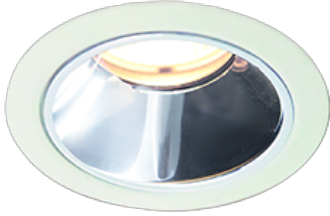

Item no. DD117-1325MW9030-DM1

Series Name: $\Phi 58$ Lens type fixed
downlight, Antiglare

Installation	Recessed mount
Type	
Fixture wattage	12.6W
Beam angle	27 deg
Color Temp.	3000K
CRI	Ra>90
Luminous	789 lm
Body	Die-cast aluminum alloy
Body finish	N/A
Trim finish	White
Reflector finish	Mirror
IP Rate	IP20
Light source	COB module
Input Voltage	AC220~240V
Dimming Type	1-10V Dimmable
Certificate	CE, CCC
Cut Hole	58mm