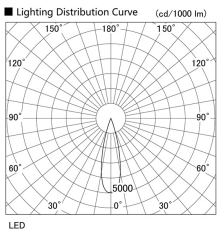

Item no. DD117-1325MW9040-DM1

Series Name: $\Phi 58$ Lens type fixed
downlight, Antiglare

Installation	Recessed mount
Type	
Fixture wattage	12.6W
Beam angle	27 deg
Color Temp.	4000K
CRI	Ra>90
Luminous	836 lm
Body	Die-cast aluminum alloy
Body finish	N/A
Trim finish	White
Reflector finish	Mirror
IP Rate	IP20
Light source	COB module
Input Voltage	AC220~240V
Dimming Type	1-10V Dimmable
Certificate	CE, CCC
Cut Hole	58mm