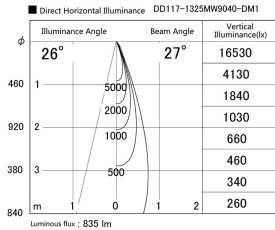

Item no. DD117-1325MW9040-DM1

Series Name: $\Phi 58$ Lens type fixed
downlight, Antiglare

Installation	Recessed mount
Type	
Fixture wattage	12.6W
Beam angle	27 deg
Color Temp.	4000K
CRI	Ra>90
Luminous	836 lm
Body	Die-cast aluminum alloy
Body finish	N/A
Trim finish	White
Reflector finish	Mirror
IP Rate	IP20
Light source	COB module
Input Voltage	AC220~240V
Dimming Type	1-10V Dimmable
Certificate	CE, CCC
Cut Hole	58mm