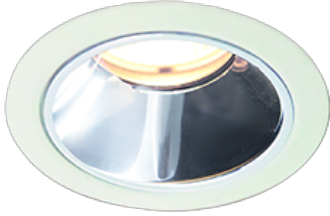

Item no. DD117-1325MW9040-DM1

Series Name: $\Phi 58$ Lens type fixed
downlight, Antiglare

Installation	Recessed mount
Type	
Fixture wattage	12.6W
Beam angle	27 deg
Color Temp.	4000K
CRI	Ra>90
Luminous	836 lm
Body	Die-cast aluminum alloy
Body finish	N/A
Trim finish	White
Reflector finish	Mirror
IP Rate	IP20
Light source	COB module
Input Voltage	AC220~240V
Dimming Type	1-10V Dimmable
Certificate	CE, CCC
Cut Hole	58mm