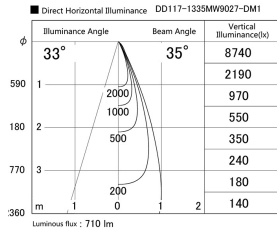

Item no. DD117-1335MW9027-DM1

Series Name: $\Phi 58$ Lens type fixed
downlight, Antiglare

Installation	Recessed mount
Type	
Fixture wattage	12.6W
Beam angle	35 deg
Color Temp.	2700K
CRI	Ra>90
Luminous	712 lm
Body	Die-cast aluminum alloy
Body finish	N/A
Trim finish	White
Reflector finish	Mirror
IP Rate	IP20
Light source	COB module
Input Voltage	AC220~240V
Dimming Type	1-10V Dimmable
Certificate	CE, CCC
Cut Hole	58mm