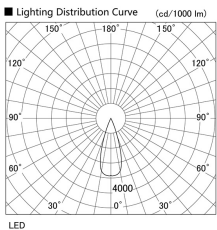

Item no. DD117-1335MW9027-DM1

Series Name: $\Phi 58$ Lens type fixed
downlight, Antiglare

Installation	Recessed mount
Type	
Fixture wattage	12.6W
Beam angle	35 deg
Color Temp.	2700K
CRI	Ra>90
Luminous	712 lm
Body	Die-cast aluminum alloy
Body finish	N/A
Trim finish	White
Reflector finish	Mirror
IP Rate	IP20
Light source	COB module
Input Voltage	AC220~240V
Dimming Type	1-10V Dimmable
Certificate	CE, CCC
Cut Hole	58mm