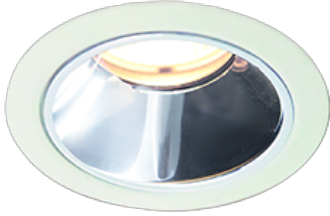

Item no. DD117-1335MW9027-DM1

Series Name: $\Phi 58$ Lens type fixed
downlight, Antiglare

Installation	Recessed mount
Type	
Fixture wattage	12.6W
Beam angle	35 deg
Color Temp.	2700K
CRI	Ra>90
Luminous	712 lm
Body	Die-cast aluminum alloy
Body finish	N/A
Trim finish	White
Reflector finish	Mirror
IP Rate	IP20
Light source	COB module
Input Voltage	AC220~240V
Dimming Type	1-10V Dimmable
Certificate	CE, CCC
Cut Hole	58mm