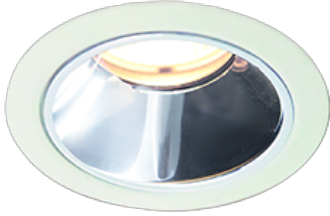

Item no. DD117-1335MW9030-DM1

Series Name:  $\Phi 58$  Lens type fixed  
downlight, Antiglare

Installation	Recessed mount
Type	
Fixture wattage	12.6W
Beam angle	35 deg
Color Temp.	3000K
CRI	Ra>90
Luminous	766 lm
Body	Die-cast aluminum alloy
Body finish	N/A
Trim finish	White
Reflector finish	Mirror
IP Rate	IP20
Light source	COB module
Input Voltage	AC220~240V
Dimming Type	1-10V Dimmable
Certificate	CE, CCC
Cut Hole	58mm