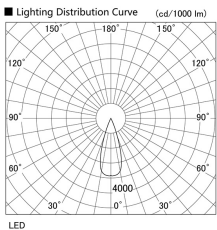

Item no. DD117-1335MW9030-DM1

Series Name:  $\Phi 58$  Lens type fixed  
downlight, Antiglare

Installation	Recessed mount
Type	
Fixture wattage	12.6W
Beam angle	35 deg
Color Temp.	3000K
CRI	Ra>90
Luminous	766 lm
Body	Die-cast aluminum alloy
Body finish	N/A
Trim finish	White
Reflector finish	Mirror
IP Rate	IP20
Light source	COB module
Input Voltage	AC220~240V
Dimming Type	1-10V Dimmable
Certificate	CE, CCC
Cut Hole	58mm