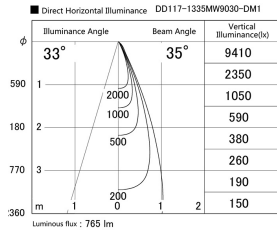

Item no. DD117-1335MW9030-DM1

Series Name:  $\Phi 58$  Lens type fixed  
downlight, Antiglare

Installation	Recessed mount
Type	
Fixture wattage	12.6W
Beam angle	35 deg
Color Temp.	3000K
CRI	Ra>90
Luminous	766 lm
Body	Die-cast aluminum alloy
Body finish	N/A
Trim finish	White
Reflector finish	Mirror
IP Rate	IP20
Light source	COB module
Input Voltage	AC220~240V
Dimming Type	1-10V Dimmable
Certificate	CE, CCC
Cut Hole	58mm