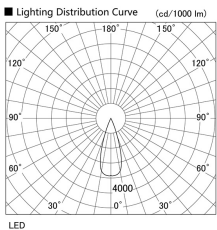

Item no. DD117-1335MW9040-DM1

Series Name:  $\Phi 58$  Lens type fixed downlight, Antiglare

Installation	Recessed mount
Type	$\Phi 58$ Lens type fixed downlight, Antiglare
Fixture wattage	12.6W
Beam angle	35 deg
Color Temp.	4000K
CRI	Ra>90
Luminous	812 lm
Body	Die-cast aluminum alloy
Body finish	N/A
Trim finish	White
Reflector finish	Mirror
IP Rate	IP20
Light source	COB module
Input Voltage	AC220~240V
Dimming Type	1-10V Dimmable
Certificate	CE, CCC
Cut Hole	58mm