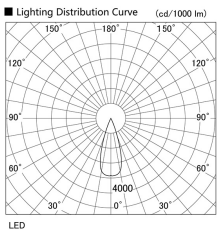

Item no. DD117-1335MW9040-DM1

Series Name:  $\Phi 58$  Lens type fixed  
downlight, Antiglare

Installation	Recessed mount
Type	
Fixture wattage	12.6W
Beam angle	35 deg
Color Temp.	4000K
CRI	Ra>90
Luminous	812 lm
Body	Die-cast aluminum alloy
Body finish	N/A
Trim finish	White
Reflector finish	Mirror
IP Rate	IP20
Light source	COB module
Input Voltage	AC220~240V
Dimming Type	1-10V Dimmable
Certificate	CE, CCC
Cut Hole	58mm