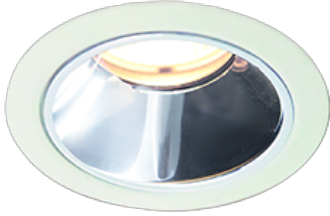

Item no. DD117-1335MW9040-DM1

Series Name:  $\Phi 58$  Lens type fixed  
downlight, Antiglare

Installation	Recessed mount
Type	
Fixture wattage	12.6W
Beam angle	35 deg
Color Temp.	4000K
CRI	Ra>90
Luminous	812 lm
Body	Die-cast aluminum alloy
Body finish	N/A
Trim finish	White
Reflector finish	Mirror
IP Rate	IP20
Light source	COB module
Input Voltage	AC220~240V
Dimming Type	1-10V Dimmable
Certificate	CE, CCC
Cut Hole	58mm