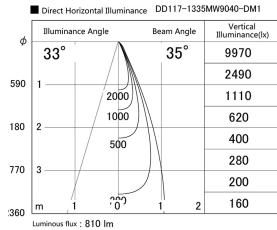

Item no. DD117-1335MW9040-DM1

Series Name:  $\Phi 58$  Lens type fixed  
downlight, Antiglare

Installation	Recessed mount
Type	
Fixture wattage	12.6W
Beam angle	35 deg
Color Temp.	4000K
CRI	Ra>90
Luminous	812 lm
Body	Die-cast aluminum alloy
Body finish	N/A
Trim finish	White
Reflector finish	Mirror
IP Rate	IP20
Light source	COB module
Input Voltage	AC220~240V
Dimming Type	1-10V Dimmable
Certificate	CE, CCC
Cut Hole	58mm