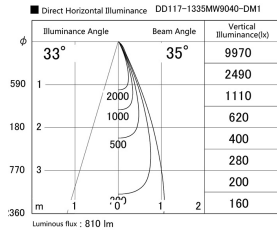

Item no. DD117-1335MW9040-DM1

Series Name:  $\Phi 58$  Lens type fixed downlight, Antiglare

Installation	Recessed mount
Type	$\Phi 58$ Lens type fixed downlight, Antiglare
Fixture wattage	12.6W
Beam angle	35 deg
Color Temp.	4000K
CRI	Ra>90
Luminous	812 lm
Body	Die-cast aluminum alloy
Body finish	N/A
Trim finish	White
Reflector finish	Mirror
IP Rate	IP20
Light source	COB module
Input Voltage	AC220~240V
Dimming Type	1-10V Dimmable
Certificate	CE, CCC
Cut Hole	58mm