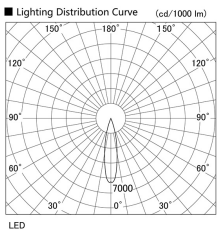

Item no. DD117-1320MW9027-DM1-O Series Name: $\Phi 58$ Lens type fixed downlight, Antiglare

Installation	Recessed mount
Type	$\Phi 58$ Lens type fixed downlight, Antiglare
Fixture wattage	12.6W
Beam angle	22 deg
Color Temp.	2700K
CRI	Ra>90
Luminous	686 lm
Body	Die-cast aluminum alloy
Body finish	N/A
Trim finish	White
Reflector finish	Mirror
IP Rate	IPIP44 from the bottom
Light source	COB module
Input Voltage	AC220~240V
Dimming Type	1-10V Dimmable
Certificate	CE, CCC
Cut Hole	58mm