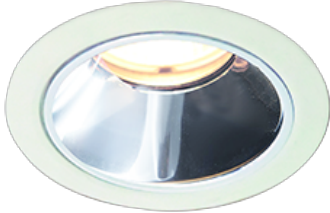

Item no. DD117-1320MW9027-DM1-O Series Name: $\Phi 58$ Lens type fixed downlight, Antiglare

Installation	Recessed mount
Type	
Fixture wattage	12.6W
Beam angle	22 deg
Color Temp.	2700K
CRI	Ra>90
Luminous	686 lm
Body	Die-cast aluminum alloy
Body finish	N/A
Trim finish	White
Reflector finish	Mirror
IP Rate	IIP44 from the bottom
Light source	COB module
Input Voltage	AC220~240V
Dimming Type	1-10V Dimmable
Certificate	CE, CCC
Cut Hole	58mm