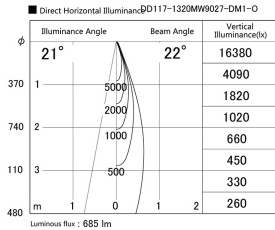

Item no. DD117-1320MW9027-DM1-O Series Name: $\Phi 58$ Lens type fixed downlight, Antiglare

Installation	Recessed mount
Type	
Fixture wattage	12.6W
Beam angle	22 deg
Color Temp.	2700K
CRI	Ra>90
Luminous	686 lm
Body	Die-cast aluminum alloy
Body finish	N/A
Trim finish	White
Reflector finish	Mirror
IP Rate	IIP44 from the bottom
Light source	COB module
Input Voltage	AC220~240V
Dimming Type	1-10V Dimmable
Certificate	CE, CCC
Cut Hole	58mm