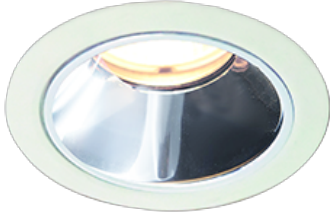

Item no. DD117-1320MW9027-DM1-O Series Name: $\Phi 58$ Lens type fixed downlight, Antiglare

Installation	Recessed mount
Type	$\Phi 58$ Lens type fixed downlight, Antiglare
Fixture wattage	12.6W
Beam angle	22 deg
Color Temp.	2700K
CRI	Ra>90
Luminous	686 lm
Body	Die-cast aluminum alloy
Body finish	N/A
Trim finish	White
Reflector finish	Mirror
IP Rate	IPIP44 from the bottom
Light source	COB module
Input Voltage	AC220~240V
Dimming Type	1-10V Dimmable
Certificate	CE, CCC
Cut Hole	58mm