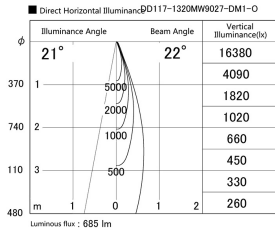

Item no. DD117-1320MW9027-DM1-O Series Name: $\Phi 58$ Lens type fixed downlight, Antiglare

Installation	Recessed mount
Type	$\Phi 58$ Lens type fixed downlight, Antiglare
Fixture wattage	12.6W
Beam angle	22 deg
Color Temp.	2700K
CRI	Ra>90
Luminous	686 lm
Body	Die-cast aluminum alloy
Body finish	N/A
Trim finish	White
Reflector finish	Mirror
IP Rate	IPIP44 from the bottom
Light source	COB module
Input Voltage	AC220~240V
Dimming Type	1-10V Dimmable
Certificate	CE, CCC
Cut Hole	58mm