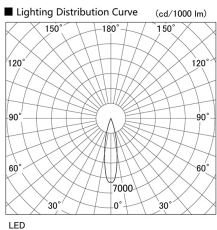

Item no. DD117-1320MW9027-DM1-O Series Name: $\Phi 58$ Lens type fixed downlight, Antiglare

Installation	Recessed mount
Type	
Fixture wattage	12.6W
Beam angle	22 deg
Color Temp.	2700K
CRI	Ra>90
Luminous	686 lm
Body	Die-cast aluminum alloy
Body finish	N/A
Trim finish	White
Reflector finish	Mirror
IP Rate	IIP44 from the bottom
Light source	COB module
Input Voltage	AC220~240V
Dimming Type	1-10V Dimmable
Certificate	CE, CCC
Cut Hole	58mm