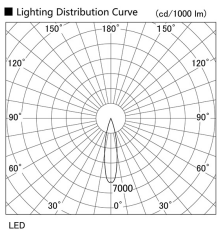

Item no. DD117-1320MW9030-DM1-O Series Name: Φ 58 Lens type fixed downlight, Antiglare

Installation	Recessed mount
Type	
Fixture wattage	12.6W
Beam angle	22 deg
Color Temp.	3000K
CRI	Ra>90
Luminous	738 lm
Body	Die-cast aluminum alloy
Body finish	N/A
Trim finish	White
Reflector finish	Mirror
IP Rate	IIP44 from the bottom
Light source	COB module
Input Voltage	AC220~240V
Dimming Type	1-10V Dimmable
Certificate	CE, CCC
Cut Hole	58mm