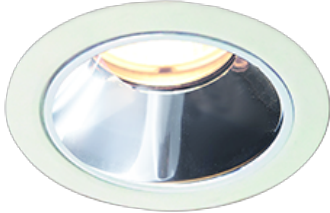

Item no. DD117-1320MW9030-DM1-O Series Name: Φ 58 Lens type fixed downlight, Antiglare

Installation	Recessed mount
Type	Φ 58 Lens type fixed downlight, Antiglare
Fixture wattage	12.6W
Beam angle	22 deg
Color Temp.	3000K
CRI	Ra>90
Luminous	738 lm
Body	Die-cast aluminum alloy
Body finish	N/A
Trim finish	White
Reflector finish	Mirror
IP Rate	IPIP44 from the bottom
Light source	COB module
Input Voltage	AC220~240V
Dimming Type	1-10V Dimmable
Certificate	CE, CCC
Cut Hole	58mm