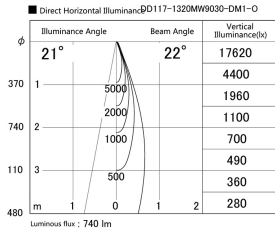

Item no. DD117-1320MW9030-DM1-O Series Name: Φ 58 Lens type fixed downlight, Antiglare

Installation	Recessed mount
Type	
Fixture wattage	12.6W
Beam angle	22 deg
Color Temp.	3000K
CRI	Ra>90
Luminous	738 lm
Body	Die-cast aluminum alloy
Body finish	N/A
Trim finish	White
Reflector finish	Mirror
IP Rate	IIP44 from the bottom
Light source	COB module
Input Voltage	AC220~240V
Dimming Type	1-10V Dimmable
Certificate	CE, CCC
Cut Hole	58mm