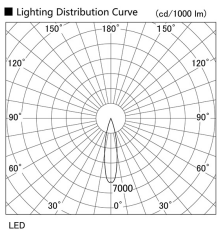

Item no. DD117-1320MW9040-DM1-O Series Name: Φ 58 Lens type fixed downlight, Antiglare

Installation	Recessed mount
Type	
Fixture wattage	12.6W
Beam angle	22 deg
Color Temp.	4000K
CRI	Ra>90
Luminous	782 lm
Body	Die-cast aluminum alloy
Body finish	N/A
Trim finish	White
Reflector finish	Mirror
IP Rate	IIP44 from the bottom
Light source	COB module
Input Voltage	AC220~240V
Dimming Type	1-10V Dimmable
Certificate	CE, CCC
Cut Hole	58mm