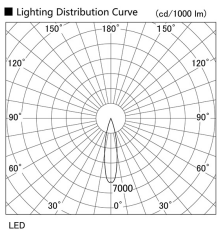

Item no. DD117-1320MW9040-DM1-O Series Name:  $\Phi$ 58 Lens type fixed downlight, Antiglare

Installation	Recessed mount
Type	
Fixture wattage	12.6W
Beam angle	22 deg
Color Temp.	4000K
CRI	Ra>90
Luminous	782 lm
Body	Die-cast aluminum alloy
Body finish	N/A
Trim finish	White
Reflector finish	Mirror
IP Rate	IPIP44 from the bottom
Light source	COB module
Input Voltage	AC220~240V
Dimming Type	1-10V Dimmable
Certificate	CE, CCC
Cut Hole	58mm