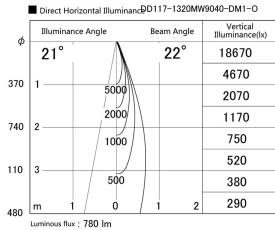

Item no. DD117-1320MW9040-DM1-O Series Name:  $\Phi$ 58 Lens type fixed downlight, Antiglare

Installation	Recessed mount
Type	
Fixture wattage	12.6W
Beam angle	22 deg
Color Temp.	4000K
CRI	Ra>90
Luminous	782 lm
Body	Die-cast aluminum alloy
Body finish	N/A
Trim finish	White
Reflector finish	Mirror
IP Rate	IPIP44 from the bottom
Light source	COB module
Input Voltage	AC220~240V
Dimming Type	1-10V Dimmable
Certificate	CE, CCC
Cut Hole	58mm