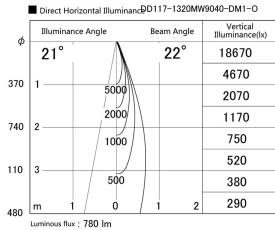

Item no. DD117-1320MW9040-DM1-O Series Name: Φ 58 Lens type fixed downlight, Antiglare

Installation	Recessed mount
Type	
Fixture wattage	12.6W
Beam angle	22 deg
Color Temp.	4000K
CRI	Ra>90
Luminous	782 lm
Body	Die-cast aluminum alloy
Body finish	N/A
Trim finish	White
Reflector finish	Mirror
IP Rate	IIP44 from the bottom
Light source	COB module
Input Voltage	AC220~240V
Dimming Type	1-10V Dimmable
Certificate	CE, CCC
Cut Hole	58mm