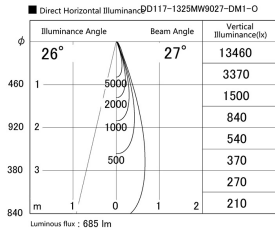

Item no. DD117-1325MW9027-DM1-O Series Name: $\Phi 58$ Lens type fixed downlight, Antiglare

| | |
|------------------|--|
| Installation | Recessed mount |
| Type | $\Phi 58$ Lens type fixed downlight, Antiglare |
| Fixture wattage | 12.6W |
| Beam angle | 27 deg |
| Color Temp. | 2700K |
| CRI | Ra>90 |
| Luminous | 683 lm |
| Body | Die-cast aluminum alloy |
| Body finish | N/A |
| Trim finish | White |
| Reflector finish | Mirror |
| IP Rate | IPIP44 from the bottom |
| Light source | COB module |
| Input Voltage | AC220~240V |
| Dimming Type | 1-10V Dimmable |
| Certificate | CE, CCC |
| Cut Hole | 58mm |