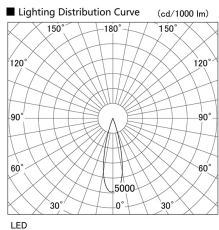

Item no. DD117-1325MW9027-DM1-O Series Name:  $\Phi$ 58 Lens type fixed downlight, Antiglare

Installation	Recessed mount
Type	
Fixture wattage	12.6W
Beam angle	27 deg
Color Temp.	2700K
CRI	Ra>90
Luminous	683 lm
Body	Die-cast aluminum alloy
Body finish	N/A
Trim finish	White
Reflector finish	Mirror
IP Rate	IPIP44 from the bottom
Light source	COB module
Input Voltage	AC220~240V
Dimming Type	1-10V Dimmable
Certificate	CE, CCC
Cut Hole	58mm