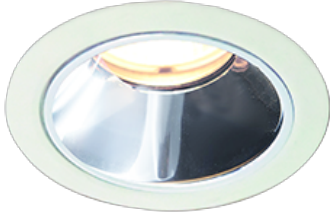

Item no. DD117-1325MW9027-DM1-O Series Name: $\Phi 58$ Lens type fixed downlight, Antiglare

| | |
|------------------|--|
| Installation | Recessed mount |
| Type | $\Phi 58$ Lens type fixed downlight, Antiglare |
| Fixture wattage | 12.6W |
| Beam angle | 27 deg |
| Color Temp. | 2700K |
| CRI | Ra>90 |
| Luminous | 683 lm |
| Body | Die-cast aluminum alloy |
| Body finish | N/A |
| Trim finish | White |
| Reflector finish | Mirror |
| IP Rate | IPIP44 from the bottom |
| Light source | COB module |
| Input Voltage | AC220~240V |
| Dimming Type | 1-10V Dimmable |
| Certificate | CE, CCC |
| Cut Hole | 58mm |