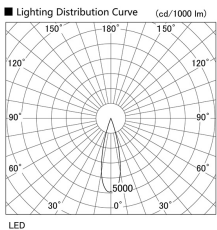

Item no. DD117-1325MW9027-DM1-O Series Name: $\Phi 58$ Lens type fixed downlight, Antiglare

| | |
|------------------|--|
| Installation | Recessed mount |
| Type | $\Phi 58$ Lens type fixed downlight, Antiglare |
| Fixture wattage | 12.6W |
| Beam angle | 27 deg |
| Color Temp. | 2700K |
| CRI | Ra>90 |
| Luminous | 683 lm |
| Body | Die-cast aluminum alloy |
| Body finish | N/A |
| Trim finish | White |
| Reflector finish | Mirror |
| IP Rate | IPIP44 from the bottom |
| Light source | COB module |
| Input Voltage | AC220~240V |
| Dimming Type | 1-10V Dimmable |
| Certificate | CE, CCC |
| Cut Hole | 58mm |