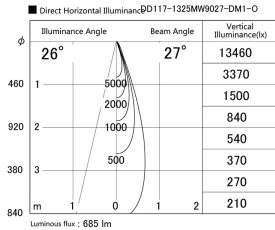

Item no. DD117-1325MW9027-DM1-O Series Name:  $\Phi$ 58 Lens type fixed downlight, Antiglare

Installation	Recessed mount
Type	
Fixture wattage	12.6W
Beam angle	27 deg
Color Temp.	2700K
CRI	Ra>90
Luminous	683 lm
Body	Die-cast aluminum alloy
Body finish	N/A
Trim finish	White
Reflector finish	Mirror
IP Rate	IPIP44 from the bottom
Light source	COB module
Input Voltage	AC220~240V
Dimming Type	1-10V Dimmable
Certificate	CE, CCC
Cut Hole	58mm