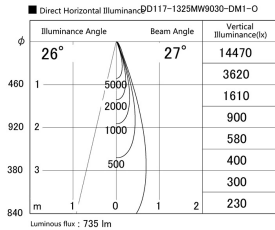

Item no. DD117-1325MW9030-DM1-O Series Name: Φ 58 Lens type fixed downlight, Antiglare

Installation	Recessed mount
Type	Φ 58 Lens type fixed downlight, Antiglare
Fixture wattage	12.6W
Beam angle	27 deg
Color Temp.	3000K
CRI	Ra>90
Luminous	734 lm
Body	Die-cast aluminum alloy
Body finish	N/A
Trim finish	White
Reflector finish	Mirror
IP Rate	IPIP44 from the bottom
Light source	COB module
Input Voltage	AC220~240V
Dimming Type	1-10V Dimmable
Certificate	CE, CCC
Cut Hole	58mm