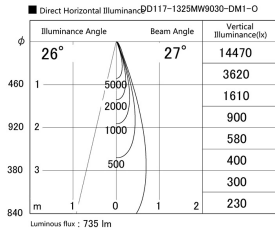

Item no. DD117-1325MW9030-DM1-O Series Name:  $\Phi 58$  Lens type fixed downlight, Antiglare

Installation	Recessed mount
Type	
Fixture wattage	12.6W
Beam angle	27 deg
Color Temp.	3000K
CRI	Ra>90
Luminous	734 lm
Body	Die-cast aluminum alloy
Body finish	N/A
Trim finish	White
Reflector finish	Mirror
IP Rate	IPIP44 from the bottom
Light source	COB module
Input Voltage	AC220~240V
Dimming Type	1-10V Dimmable
Certificate	CE, CCC
Cut Hole	58mm