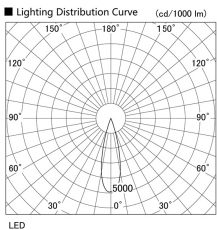

Item no. DD117-1325MW9030-DM1-O Series Name:  $\Phi 58$  Lens type fixed downlight, Antiglare

Installation	Recessed mount
Type	
Fixture wattage	12.6W
Beam angle	27 deg
Color Temp.	3000K
CRI	Ra>90
Luminous	734 lm
Body	Die-cast aluminum alloy
Body finish	N/A
Trim finish	White
Reflector finish	Mirror
IP Rate	IPIP44 from the bottom
Light source	COB module
Input Voltage	AC220~240V
Dimming Type	1-10V Dimmable
Certificate	CE, CCC
Cut Hole	58mm