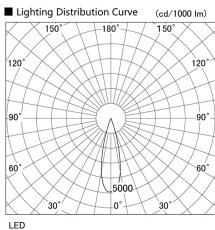

Item no. DD117-1325MW9030-DM1-O Series Name: Φ 58 Lens type fixed downlight, Antiglare

Installation	Recessed mount
Type	Φ 58 Lens type fixed downlight, Antiglare
Fixture wattage	12.6W
Beam angle	27 deg
Color Temp.	3000K
CRI	Ra>90
Luminous	734 lm
Body	Die-cast aluminum alloy
Body finish	N/A
Trim finish	White
Reflector finish	Mirror
IP Rate	IPIP44 from the bottom
Light source	COB module
Input Voltage	AC220~240V
Dimming Type	1-10V Dimmable
Certificate	CE, CCC
Cut Hole	58mm