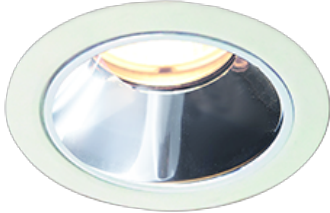

Item no. DD117-1325MW9030-DM1-O Series Name: Φ 58 Lens type fixed downlight, Antiglare

Installation	Recessed mount
Type	Φ 58 Lens type fixed downlight, Antiglare
Fixture wattage	12.6W
Beam angle	27 deg
Color Temp.	3000K
CRI	Ra>90
Luminous	734 lm
Body	Die-cast aluminum alloy
Body finish	N/A
Trim finish	White
Reflector finish	Mirror
IP Rate	IPIP44 from the bottom
Light source	COB module
Input Voltage	AC220~240V
Dimming Type	1-10V Dimmable
Certificate	CE, CCC
Cut Hole	58mm