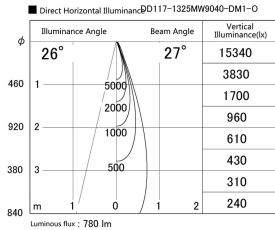

Item no. DD117-1325MW9040-DM1-O Series Name: Φ 58 Lens type fixed downlight, Antiglare

Installation	Recessed mount
Type	
Fixture wattage	12.6W
Beam angle	27 deg
Color Temp.	4000K
CRI	Ra>90
Luminous	778 lm
Body	Die-cast aluminum alloy
Body finish	N/A
Trim finish	White
Reflector finish	Mirror
IP Rate	IIP44 from the bottom
Light source	COB module
Input Voltage	AC220~240V
Dimming Type	1-10V Dimmable
Certificate	CE, CCC
Cut Hole	58mm