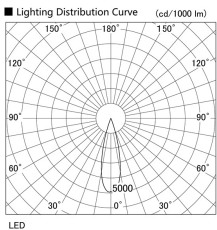

Item no. DD117-1325MW9040-DM1-O Series Name: Φ 58 Lens type fixed downlight, Antiglare

Installation	Recessed mount
Type	
Fixture wattage	12.6W
Beam angle	27 deg
Color Temp.	4000K
CRI	Ra>90
Luminous	778 lm
Body	Die-cast aluminum alloy
Body finish	N/A
Trim finish	White
Reflector finish	Mirror
IP Rate	IIP44 from the bottom
Light source	COB module
Input Voltage	AC220~240V
Dimming Type	1-10V Dimmable
Certificate	CE, CCC
Cut Hole	58mm