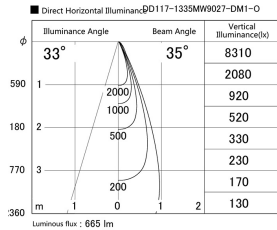

Item no. DD117-1335MW9027-DM1-O Series Name:  $\Phi 58$  Lens type fixed downlight, Antiglare

Installation	Recessed mount
Type	
Fixture wattage	12.6W
Beam angle	35 deg
Color Temp.	2700K
CRI	Ra>90
Luminous	663 lm
Body	Die-cast aluminum alloy
Body finish	N/A
Trim finish	White
Reflector finish	Mirror
IP Rate	IIP44 from the bottom
Light source	COB module
Input Voltage	AC220~240V
Dimming Type	1-10V Dimmable
Certificate	CE, CCC
Cut Hole	58mm