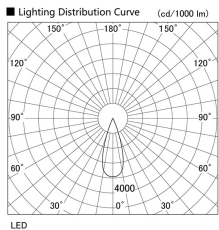

Item no. DD117-1335MW9027-DM1-O Series Name:  $\Phi 58$  Lens type fixed downlight, Antiglare

Installation	Recessed mount
Type	
Fixture wattage	12.6W
Beam angle	35 deg
Color Temp.	2700K
CRI	Ra>90
Luminous	663 lm
Body	Die-cast aluminum alloy
Body finish	N/A
Trim finish	White
Reflector finish	Mirror
IP Rate	IIP44 from the bottom
Light source	COB module
Input Voltage	AC220~240V
Dimming Type	1-10V Dimmable
Certificate	CE, CCC
Cut Hole	58mm