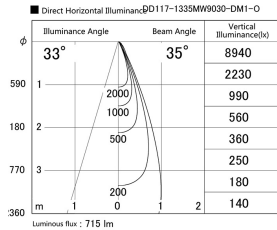

Item no. DD117-1335MW9030-DM1-O Series Name: Φ 58 Lens type fixed downlight, Antiglare

Installation	Recessed mount
Type	
Fixture wattage	12.6W
Beam angle	35 deg
Color Temp.	3000K
CRI	Ra>90
Luminous	713 lm
Body	Die-cast aluminum alloy
Body finish	N/A
Trim finish	White
Reflector finish	Mirror
IP Rate	IIP44 from the bottom
Light source	COB module
Input Voltage	AC220~240V
Dimming Type	1-10V Dimmable
Certificate	CE, CCC
Cut Hole	58mm