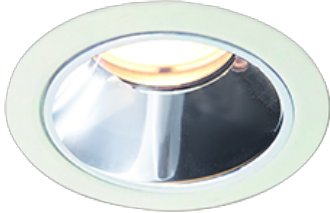

Item no. DD117-1335MW9030-DM1-O Series Name: Φ 58 Lens type fixed downlight, Antiglare

Installation	Recessed mount
Type	
Fixture wattage	12.6W
Beam angle	35 deg
Color Temp.	3000K
CRI	Ra>90
Luminous	713 lm
Body	Die-cast aluminum alloy
Body finish	N/A
Trim finish	White
Reflector finish	Mirror
IP Rate	IIP44 from the bottom
Light source	COB module
Input Voltage	AC220~240V
Dimming Type	1-10V Dimmable
Certificate	CE, CCC
Cut Hole	58mm