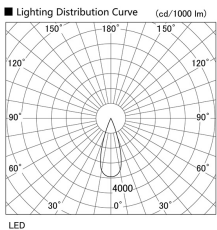

Item no. DD117-1335MW9030-DM1-O Series Name: $\Phi 58$ Lens type fixed downlight, Antiglare

Installation	Recessed mount
Type	$\Phi 58$ Lens type fixed downlight, Antiglare
Fixture wattage	12.6W
Beam angle	35 deg
Color Temp.	3000K
CRI	Ra>90
Luminous	713 lm
Body	Die-cast aluminum alloy
Body finish	N/A
Trim finish	White
Reflector finish	Mirror
IP Rate	IPIP44 from the bottom
Light source	COB module
Input Voltage	AC220~240V
Dimming Type	1-10V Dimmable
Certificate	CE, CCC
Cut Hole	58mm