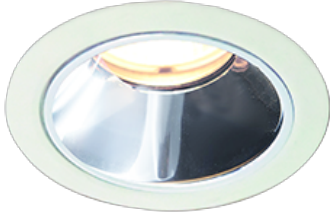

Item no. DD117-1335MW9030-DM1-O Series Name: $\Phi 58$ Lens type fixed downlight, Antiglare

Installation	Recessed mount
Type	$\Phi 58$ Lens type fixed downlight, Antiglare
Fixture wattage	12.6W
Beam angle	35 deg
Color Temp.	3000K
CRI	Ra>90
Luminous	713 lm
Body	Die-cast aluminum alloy
Body finish	N/A
Trim finish	White
Reflector finish	Mirror
IP Rate	IPIP44 from the bottom
Light source	COB module
Input Voltage	AC220~240V
Dimming Type	1-10V Dimmable
Certificate	CE, CCC
Cut Hole	58mm