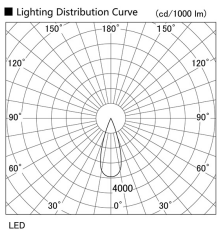

Item no. DD117-1335MW9030-DM1-O Series Name: Φ 58 Lens type fixed downlight, Antiglare

Installation	Recessed mount
Type	
Fixture wattage	12.6W
Beam angle	35 deg
Color Temp.	3000K
CRI	Ra>90
Luminous	713 lm
Body	Die-cast aluminum alloy
Body finish	N/A
Trim finish	White
Reflector finish	Mirror
IP Rate	IIP44 from the bottom
Light source	COB module
Input Voltage	AC220~240V
Dimming Type	1-10V Dimmable
Certificate	CE, CCC
Cut Hole	58mm