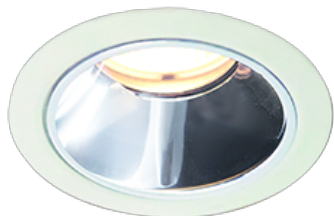

Item no. DD117-1335MW9030-DM1-O Series Name: Φ 58 Lens type fixed downlight, Antiglare

Installation	Recessed mount
Type	
Fixture wattage	12.6W
Beam angle	35 deg
Color Temp.	3000K
CRI	Ra>90
Luminous	713 lm
Body	Die-cast aluminum alloy
Body finish	N/A
Trim finish	White
Reflector finish	Mirror
IP Rate	IPIP44 from the bottom
Light source	COB module
Input Voltage	AC220~240V
Dimming Type	1-10V Dimmable
Certificate	CE, CCC
Cut Hole	58mm