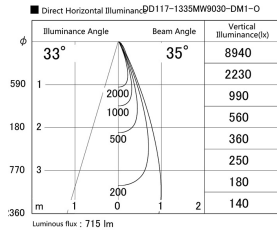

Item no. DD117-1335MW9030-DM1-O Series Name: $\Phi 58$ Lens type fixed downlight, Antiglare

Installation	Recessed mount
Type	$\Phi 58$ Lens type fixed downlight, Antiglare
Fixture wattage	12.6W
Beam angle	35 deg
Color Temp.	3000K
CRI	Ra>90
Luminous	713 lm
Body	Die-cast aluminum alloy
Body finish	N/A
Trim finish	White
Reflector finish	Mirror
IP Rate	IPIP44 from the bottom
Light source	COB module
Input Voltage	AC220~240V
Dimming Type	1-10V Dimmable
Certificate	CE, CCC
Cut Hole	58mm