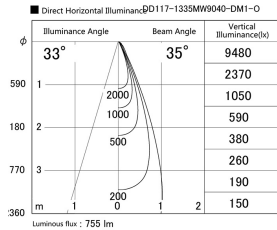

Item no. DD117-1335MW9040-DM1-O Series Name: Φ 58 Lens type fixed downlight, Antiglare

Installation	Recessed mount
Type	
Fixture wattage	12.6W
Beam angle	35 deg
Color Temp.	4000K
CRI	Ra>90
Luminous	756 lm
Body	Die-cast aluminum alloy
Body finish	N/A
Trim finish	White
Reflector finish	Mirror
IP Rate	IPIP44 from the bottom
Light source	COB module
Input Voltage	AC220~240V
Dimming Type	1-10V Dimmable
Certificate	CE, CCC
Cut Hole	58mm