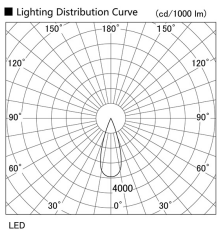

Item no. DD117-1335MW9040-DM1-O Series Name: Φ 58 Lens type fixed downlight, Antiglare

Installation	Recessed mount
Type	
Fixture wattage	12.6W
Beam angle	35 deg
Color Temp.	4000K
CRI	Ra>90
Luminous	756 lm
Body	Die-cast aluminum alloy
Body finish	N/A
Trim finish	White
Reflector finish	Mirror
IP Rate	IPIP44 from the bottom
Light source	COB module
Input Voltage	AC220~240V
Dimming Type	1-10V Dimmable
Certificate	CE, CCC
Cut Hole	58mm