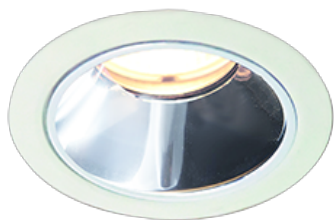

Item
DD117-1320MW9027-DM1-HN

no. Series Name: $\Phi 58$ Lens type fixed
downlight, Antiglare

Installation	Recessed mount
Type	
Fixture wattage	12.6W
Beam angle	21 deg
Color Temp.	2700K
CRI	Ra>90
Luminous	556 lm
Body	Die-cast aluminum alloy
Body finish	N/A
Trim finish	White
Reflector finish	Mirror
IP Rate	IP20
Light source	COB module
Input Voltage	AC220~240V
Dimming Type	1-10V Dimmable
Certificate	CE, CCC
Cut Hole	58mm