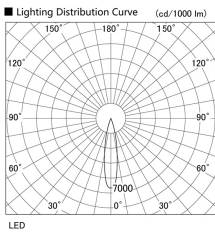

Item
DD117-1320MW9027-DM1-HN

no. Series Name: $\Phi 58$ Lens type fixed
downlight, Antiglare

Installation	Recessed mount
Type	$\Phi 58$ Lens type fixed downlight, Antiglare
Fixture wattage	12.6W
Beam angle	21 deg
Color Temp.	2700K
CRI	Ra>90
Luminous	556 lm
Body	Die-cast aluminum alloy
Body finish	N/A
Trim finish	White
Reflector finish	Mirror
IP Rate	IP20
Light source	COB module
Input Voltage	AC220~240V
Dimming Type	1-10V Dimmable
Certificate	CE, CCC
Cut Hole	58mm