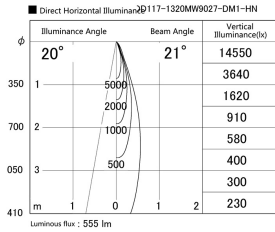

Item
DD117-1320MW9027-DM1-HN

no. Series Name: $\Phi 58$ Lens type fixed
downlight, Antiglare

Installation	Recessed mount
Type	$\Phi 58$ Lens type fixed downlight, Antiglare
Fixture wattage	12.6W
Beam angle	21 deg
Color Temp.	2700K
CRI	Ra>90
Luminous	556 lm
Body	Die-cast aluminum alloy
Body finish	N/A
Trim finish	White
Reflector finish	Mirror
IP Rate	IP20
Light source	COB module
Input Voltage	AC220~240V
Dimming Type	1-10V Dimmable
Certificate	CE, CCC
Cut Hole	58mm