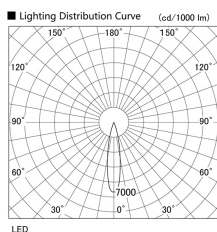

Item
DD117-1320MW9027-DM1-HN

no. Series Name: $\Phi 58$ Lens type fixed
downlight, Antiglare

Installation	Recessed mount
Type	
Fixture wattage	12.6W
Beam angle	21 deg
Color Temp.	2700K
CRI	Ra>90
Luminous	556 lm
Body	Die-cast aluminum alloy
Body finish	N/A
Trim finish	White
Reflector finish	Mirror
IP Rate	IP20
Light source	COB module
Input Voltage	AC220~240V
Dimming Type	1-10V Dimmable
Certificate	CE, CCC
Cut Hole	58mm