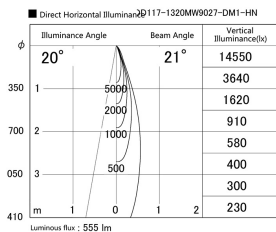

Item
DD117-1320MW9027-DM1-HN

no. Series Name: $\Phi 58$ Lens type fixed
downlight, Antiglare

Installation	Recessed mount
Type	
Fixture wattage	12.6W
Beam angle	21 deg
Color Temp.	2700K
CRI	Ra>90
Luminous	556 lm
Body	Die-cast aluminum alloy
Body finish	N/A
Trim finish	White
Reflector finish	Mirror
IP Rate	IP20
Light source	COB module
Input Voltage	AC220~240V
Dimming Type	1-10V Dimmable
Certificate	CE, CCC
Cut Hole	58mm