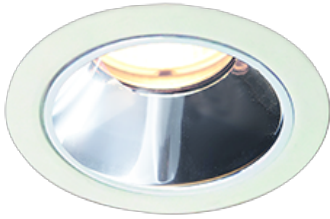

Item
DD117-1320MW9027-DM1-HN

no. Series Name: $\Phi 58$ Lens type fixed
downlight, Antiglare

Installation	Recessed mount
Type	$\Phi 58$ Lens type fixed downlight, Antiglare
Fixture wattage	12.6W
Beam angle	21 deg
Color Temp.	2700K
CRI	Ra>90
Luminous	556 lm
Body	Die-cast aluminum alloy
Body finish	N/A
Trim finish	White
Reflector finish	Mirror
IP Rate	IP20
Light source	COB module
Input Voltage	AC220~240V
Dimming Type	1-10V Dimmable
Certificate	CE, CCC
Cut Hole	58mm