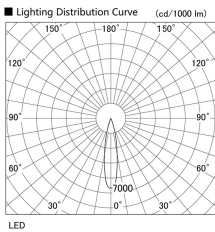

Item
DD117-1320MW9030-DM1-HN

no. Series Name: $\Phi 58$ Lens type fixed
downlight, Antiglare

Installation	Recessed mount
Type	
Fixture wattage	12.6W
Beam angle	21 deg
Color Temp.	3000K
CRI	Ra>90
Luminous	598 lm
Body	Die-cast aluminum alloy
Body finish	N/A
Trim finish	White
Reflector finish	Mirror
IP Rate	IP20
Light source	COB module
Input Voltage	AC220~240V
Dimming Type	1-10V Dimmable
Certificate	CE, CCC
Cut Hole	58mm