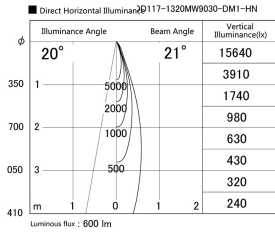

Item
DD117-1320MW9030-DM1-HN

no. Series Name: $\Phi 58$ Lens type fixed
downlight, Antiglare

Installation	Recessed mount
Type	$\Phi 58$ Lens type fixed downlight, Antiglare
Fixture wattage	12.6W
Beam angle	21 deg
Color Temp.	3000K
CRI	Ra>90
Luminous	598 lm
Body	Die-cast aluminum alloy
Body finish	N/A
Trim finish	White
Reflector finish	Mirror
IP Rate	IP20
Light source	COB module
Input Voltage	AC220~240V
Dimming Type	1-10V Dimmable
Certificate	CE, CCC
Cut Hole	58mm