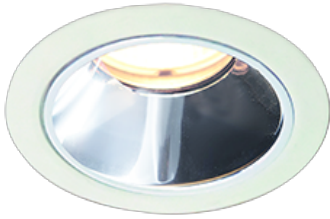

Item
DD117-1320MW9030-DM1-HN

no. Series Name: $\Phi 58$ Lens type fixed
downlight, Antiglare

Installation	Recessed mount
Type	
Fixture wattage	12.6W
Beam angle	21 deg
Color Temp.	3000K
CRI	Ra>90
Luminous	598 lm
Body	Die-cast aluminum alloy
Body finish	N/A
Trim finish	White
Reflector finish	Mirror
IP Rate	IP20
Light source	COB module
Input Voltage	AC220~240V
Dimming Type	1-10V Dimmable
Certificate	CE, CCC
Cut Hole	58mm