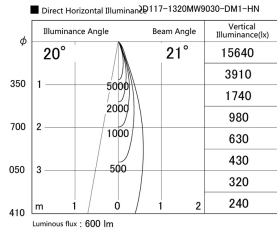

Item
DD117-1320MW9030-DM1-HN

no. Series Name: $\Phi 58$ Lens type fixed
downlight, Antiglare

Installation	Recessed mount
Type	
Fixture wattage	12.6W
Beam angle	21 deg
Color Temp.	3000K
CRI	Ra>90
Luminous	598 lm
Body	Die-cast aluminum alloy
Body finish	N/A
Trim finish	White
Reflector finish	Mirror
IP Rate	IP20
Light source	COB module
Input Voltage	AC220~240V
Dimming Type	1-10V Dimmable
Certificate	CE, CCC
Cut Hole	58mm