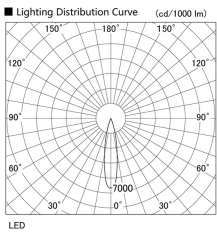

Item
DD117-1320MW9030-DM1-HN

no. Series Name: $\Phi 58$ Lens type fixed
downlight, Antiglare

Installation	Recessed mount
Type	$\Phi 58$ Lens type fixed downlight, Antiglare
Fixture wattage	12.6W
Beam angle	21 deg
Color Temp.	3000K
CRI	Ra>90
Luminous	598 lm
Body	Die-cast aluminum alloy
Body finish	N/A
Trim finish	White
Reflector finish	Mirror
IP Rate	IP20
Light source	COB module
Input Voltage	AC220~240V
Dimming Type	1-10V Dimmable
Certificate	CE, CCC
Cut Hole	58mm