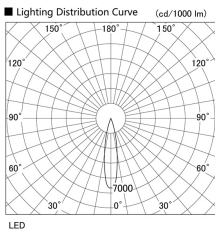

Item  
DD117-1320MW9040-DM1-HN

no. Series Name:  $\Phi 58$  Lens type fixed  
downlight, Antiglare

Installation	Recessed mount
Type	$\Phi 58$ Lens type fixed downlight, Antiglare
Fixture wattage	12.6W
Beam angle	21 deg
Color Temp.	4000K
CRI	Ra>90
Luminous	634 lm
Body	Die-cast aluminum alloy
Body finish	N/A
Trim finish	White
Reflector finish	Mirror
IP Rate	IP20
Light source	COB module
Input Voltage	AC220~240V
Dimming Type	1-10V Dimmable
Certificate	CE, CCC
Cut Hole	58mm