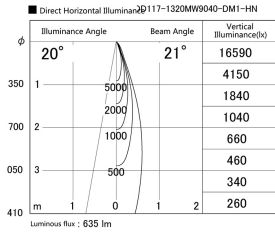

Item  
DD117-1320MW9040-DM1-HN

no. Series Name:  $\Phi 58$  Lens type fixed  
downlight, Antiglare

Installation	Recessed mount
Type	$\Phi 58$ Lens type fixed downlight, Antiglare
Fixture wattage	12.6W
Beam angle	21 deg
Color Temp.	4000K
CRI	Ra>90
Luminous	634 lm
Body	Die-cast aluminum alloy
Body finish	N/A
Trim finish	White
Reflector finish	Mirror
IP Rate	IP20
Light source	COB module
Input Voltage	AC220~240V
Dimming Type	1-10V Dimmable
Certificate	CE, CCC
Cut Hole	58mm