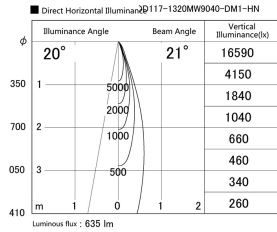

Item
DD117-1320MW9040-DM1-HN

no. Series Name: $\Phi 58$ Lens type fixed
downlight, Antiglare

Installation	Recessed mount
Type	
Fixture wattage	12.6W
Beam angle	21 deg
Color Temp.	4000K
CRI	Ra>90
Luminous	634 lm
Body	Die-cast aluminum alloy
Body finish	N/A
Trim finish	White
Reflector finish	Mirror
IP Rate	IP20
Light source	COB module
Input Voltage	AC220~240V
Dimming Type	1-10V Dimmable
Certificate	CE, CCC
Cut Hole	58mm