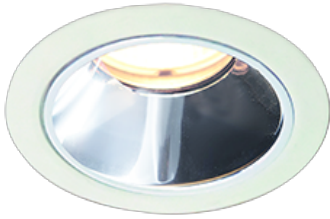

Item
DD117-1320MW9040-DM1-HN

no. Series Name: $\Phi 58$ Lens type fixed
downlight, Antiglare

Installation	Recessed mount
Type	
Fixture wattage	12.6W
Beam angle	21 deg
Color Temp.	4000K
CRI	Ra>90
Luminous	634 lm
Body	Die-cast aluminum alloy
Body finish	N/A
Trim finish	White
Reflector finish	Mirror
IP Rate	IP20
Light source	COB module
Input Voltage	AC220~240V
Dimming Type	1-10V Dimmable
Certificate	CE, CCC
Cut Hole	58mm