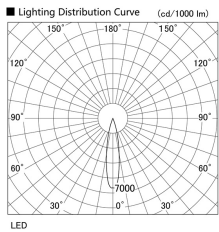

Item
DD117-1320MW9040-DM1-HN

no. Series Name: $\Phi 58$ Lens type fixed
downlight, Antiglare

Installation	Recessed mount
Type	
Fixture wattage	12.6W
Beam angle	21 deg
Color Temp.	4000K
CRI	Ra>90
Luminous	634 lm
Body	Die-cast aluminum alloy
Body finish	N/A
Trim finish	White
Reflector finish	Mirror
IP Rate	IP20
Light source	COB module
Input Voltage	AC220~240V
Dimming Type	1-10V Dimmable
Certificate	CE, CCC
Cut Hole	58mm