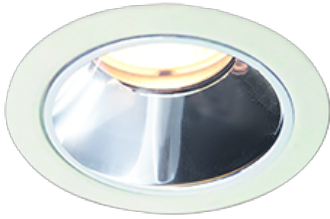

Item  
DD117-1320MW9040-DM1-HN

no. Series Name:  $\Phi 58$  Lens type fixed  
downlight, Antiglare

Installation	Recessed mount
Type	$\Phi 58$ Lens type fixed downlight, Antiglare
Fixture wattage	12.6W
Beam angle	21 deg
Color Temp.	4000K
CRI	Ra>90
Luminous	634 lm
Body	Die-cast aluminum alloy
Body finish	N/A
Trim finish	White
Reflector finish	Mirror
IP Rate	IP20
Light source	COB module
Input Voltage	AC220~240V
Dimming Type	1-10V Dimmable
Certificate	CE, CCC
Cut Hole	58mm