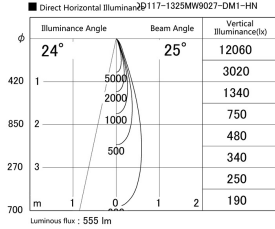

Item  
DD117-1325MW9027-DM1-HN

no. Series Name:  $\Phi 58$  Lens type fixed  
downlight, Antiglare

Installation	Recessed mount
Type	$\Phi 58$ Lens type fixed downlight, Antiglare
Fixture wattage	12.6W
Beam angle	25 deg
Color Temp.	2700K
CRI	Ra>90
Luminous	555 lm
Body	Die-cast aluminum alloy
Body finish	N/A
Trim finish	White
Reflector finish	Mirror
IP Rate	IP20
Light source	COB module
Input Voltage	AC220~240V
Dimming Type	1-10V Dimmable
Certificate	CE, CCC
Cut Hole	58mm