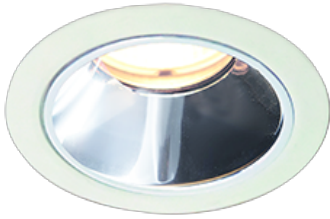

Item
DD117-1325MW9027-DM1-HN

no. Series Name: $\Phi 58$ Lens type fixed
downlight, Antiglare

Installation	Recessed mount
Type	
Fixture wattage	12.6W
Beam angle	25 deg
Color Temp.	2700K
CRI	Ra>90
Luminous	555 lm
Body	Die-cast aluminum alloy
Body finish	N/A
Trim finish	White
Reflector finish	Mirror
IP Rate	IP20
Light source	COB module
Input Voltage	AC220~240V
Dimming Type	1-10V Dimmable
Certificate	CE, CCC
Cut Hole	58mm