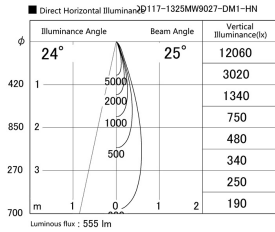

Item
DD117-1325MW9027-DM1-HN

no. Series Name: $\Phi 58$ Lens type fixed
downlight, Antiglare

Installation	Recessed mount
Type	
Fixture wattage	12.6W
Beam angle	25 deg
Color Temp.	2700K
CRI	Ra>90
Luminous	555 lm
Body	Die-cast aluminum alloy
Body finish	N/A
Trim finish	White
Reflector finish	Mirror
IP Rate	IP20
Light source	COB module
Input Voltage	AC220~240V
Dimming Type	1-10V Dimmable
Certificate	CE, CCC
Cut Hole	58mm