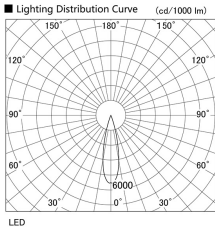

Item  
DD117-1325MW9027-DM1-HN

no. Series Name:  $\Phi 58$  Lens type fixed  
downlight, Antiglare

Installation	Recessed mount
Type	$\Phi 58$ Lens type fixed downlight, Antiglare
Fixture wattage	12.6W
Beam angle	25 deg
Color Temp.	2700K
CRI	Ra>90
Luminous	555 lm
Body	Die-cast aluminum alloy
Body finish	N/A
Trim finish	White
Reflector finish	Mirror
IP Rate	IP20
Light source	COB module
Input Voltage	AC220~240V
Dimming Type	1-10V Dimmable
Certificate	CE, CCC
Cut Hole	58mm