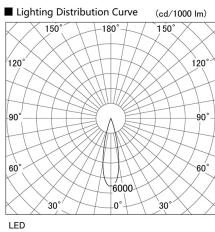

Item
DD117-1325MW9027-DM1-HN

no. Series Name: $\Phi 58$ Lens type fixed
downlight, Antiglare

Installation	Recessed mount
Type	
Fixture wattage	12.6W
Beam angle	25 deg
Color Temp.	2700K
CRI	Ra>90
Luminous	555 lm
Body	Die-cast aluminum alloy
Body finish	N/A
Trim finish	White
Reflector finish	Mirror
IP Rate	IP20
Light source	COB module
Input Voltage	AC220~240V
Dimming Type	1-10V Dimmable
Certificate	CE, CCC
Cut Hole	58mm