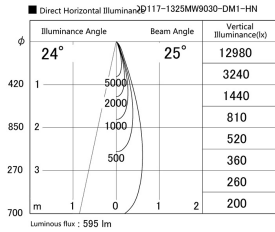

Item
DD117-1325MW9030-DM1-HN

no. Series Name: $\Phi 58$ Lens type fixed
downlight, Antiglare

| | |
|------------------|-------------------------|
| Installation | Recessed mount |
| Type | |
| Fixture wattage | 12.6W |
| Beam angle | 25 deg |
| Color Temp. | 3000K |
| CRI | Ra>90 |
| Luminous | 597 lm |
| Body | Die-cast aluminum alloy |
| Body finish | N/A |
| Trim finish | White |
| Reflector finish | Mirror |
| IP Rate | IP20 |
| Light source | COB module |
| Input Voltage | AC220~240V |
| Dimming Type | 1-10V Dimmable |
| Certificate | CE, CCC |
| Cut Hole | 58mm |