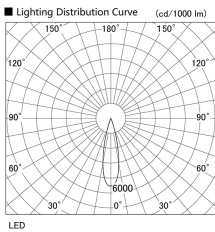

Item
DD117-1325MW9030-DM1-HN

no. Series Name: $\Phi 58$ Lens type fixed
downlight, Antiglare

| | |
|------------------|-------------------------|
| Installation | Recessed mount |
| Type | |
| Fixture wattage | 12.6W |
| Beam angle | 25 deg |
| Color Temp. | 3000K |
| CRI | Ra>90 |
| Luminous | 597 lm |
| Body | Die-cast aluminum alloy |
| Body finish | N/A |
| Trim finish | White |
| Reflector finish | Mirror |
| IP Rate | IP20 |
| Light source | COB module |
| Input Voltage | AC220~240V |
| Dimming Type | 1-10V Dimmable |
| Certificate | CE, CCC |
| Cut Hole | 58mm |