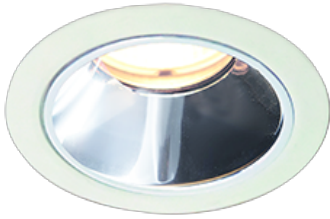

Item
DD117-1325MW9030-DM1-HN

no. Series Name: $\Phi 58$ Lens type fixed
downlight, Antiglare

| | |
|------------------|-------------------------|
| Installation | Recessed mount |
| Type | |
| Fixture wattage | 12.6W |
| Beam angle | 25 deg |
| Color Temp. | 3000K |
| CRI | Ra>90 |
| Luminous | 597 lm |
| Body | Die-cast aluminum alloy |
| Body finish | N/A |
| Trim finish | White |
| Reflector finish | Mirror |
| IP Rate | IP20 |
| Light source | COB module |
| Input Voltage | AC220~240V |
| Dimming Type | 1-10V Dimmable |
| Certificate | CE, CCC |
| Cut Hole | 58mm |