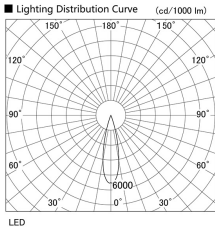

Item
DD117-1325MW9040-DM1-HN

no. Series Name: $\Phi 58$ Lens type fixed
downlight, Antiglare

Installation	Recessed mount
Type	$\Phi 58$ Lens type fixed downlight, Antiglare
Fixture wattage	12.6W
Beam angle	25 deg
Color Temp.	4000K
CRI	Ra>90
Luminous	633 lm
Body	Die-cast aluminum alloy
Body finish	N/A
Trim finish	White
Reflector finish	Mirror
IP Rate	IP20
Light source	COB module
Input Voltage	AC220~240V
Dimming Type	1-10V Dimmable
Certificate	CE, CCC
Cut Hole	58mm