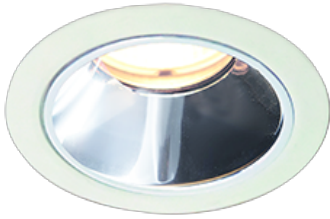

Item
DD117-1325MW9040-DM1-HN

no. Series Name: $\Phi 58$ Lens type fixed
downlight, Antiglare

Installation	Recessed mount
Type	
Fixture wattage	12.6W
Beam angle	25 deg
Color Temp.	4000K
CRI	Ra>90
Luminous	633 lm
Body	Die-cast aluminum alloy
Body finish	N/A
Trim finish	White
Reflector finish	Mirror
IP Rate	IP20
Light source	COB module
Input Voltage	AC220~240V
Dimming Type	1-10V Dimmable
Certificate	CE, CCC
Cut Hole	58mm