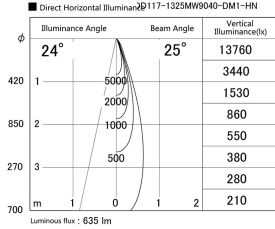

Item
DD117-1325MW9040-DM1-HN

no. Series Name: $\Phi 58$ Lens type fixed
downlight, Antiglare

Installation	Recessed mount
Type	$\Phi 58$ Lens type fixed downlight, Antiglare
Fixture wattage	12.6W
Beam angle	25 deg
Color Temp.	4000K
CRI	Ra>90
Luminous	633 lm
Body	Die-cast aluminum alloy
Body finish	N/A
Trim finish	White
Reflector finish	Mirror
IP Rate	IP20
Light source	COB module
Input Voltage	AC220~240V
Dimming Type	1-10V Dimmable
Certificate	CE, CCC
Cut Hole	58mm