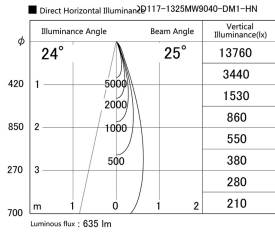

Item
DD117-1325MW9040-DM1-HN

no. Series Name: $\Phi 58$ Lens type fixed
downlight, Antiglare

Installation	Recessed mount
Type	
Fixture wattage	12.6W
Beam angle	25 deg
Color Temp.	4000K
CRI	Ra>90
Luminous	633 lm
Body	Die-cast aluminum alloy
Body finish	N/A
Trim finish	White
Reflector finish	Mirror
IP Rate	IP20
Light source	COB module
Input Voltage	AC220~240V
Dimming Type	1-10V Dimmable
Certificate	CE, CCC
Cut Hole	58mm