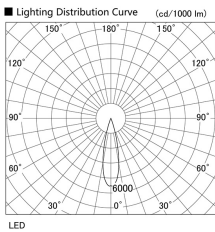

Item
DD117-1325MW9040-DM1-HN

no. Series Name: $\Phi 58$ Lens type fixed
downlight, Antiglare

Installation	Recessed mount
Type	
Fixture wattage	12.6W
Beam angle	25 deg
Color Temp.	4000K
CRI	Ra>90
Luminous	633 lm
Body	Die-cast aluminum alloy
Body finish	N/A
Trim finish	White
Reflector finish	Mirror
IP Rate	IP20
Light source	COB module
Input Voltage	AC220~240V
Dimming Type	1-10V Dimmable
Certificate	CE, CCC
Cut Hole	58mm