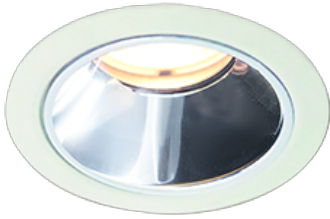

Item
DD117-1335MW9027-DM1-HN

no. Series Name: $\Phi 58$ Lens type fixed
downlight, Antiglare

Installation	Recessed mount
Type	$\Phi 58$ Lens type fixed downlight, Antiglare
Fixture wattage	12.6W
Beam angle	33 deg
Color Temp.	2700K
CRI	Ra>90
Luminous	510 lm
Body	Die-cast aluminum alloy
Body finish	N/A
Trim finish	White
Reflector finish	Mirror
IP Rate	IP20
Light source	COB module
Input Voltage	AC220~240V
Dimming Type	1-10V Dimmable
Certificate	CE, CCC
Cut Hole	58mm