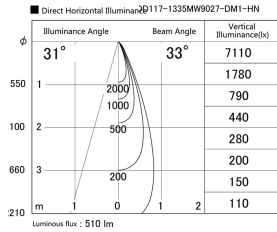

Item
DD117-1335MW9027-DM1-HN

no. Series Name: $\Phi 58$ Lens type fixed
downlight, Antiglare

Installation	Recessed mount
Type	$\Phi 58$ Lens type fixed downlight, Antiglare
Fixture wattage	12.6W
Beam angle	33 deg
Color Temp.	2700K
CRI	Ra>90
Luminous	510 lm
Body	Die-cast aluminum alloy
Body finish	N/A
Trim finish	White
Reflector finish	Mirror
IP Rate	IP20
Light source	COB module
Input Voltage	AC220~240V
Dimming Type	1-10V Dimmable
Certificate	CE, CCC
Cut Hole	58mm