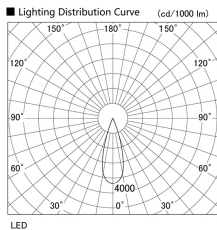

Item
DD117-1335MW9027-DM1-HN

no. Series Name: $\Phi 58$ Lens type fixed
downlight, Antiglare

| | |
|------------------|-------------------------|
| Installation | Recessed mount |
| Type | |
| Fixture wattage | 12.6W |
| Beam angle | 33 deg |
| Color Temp. | 2700K |
| CRI | Ra>90 |
| Luminous | 510 lm |
| Body | Die-cast aluminum alloy |
| Body finish | N/A |
| Trim finish | White |
| Reflector finish | Mirror |
| IP Rate | IP20 |
| Light source | COB module |
| Input Voltage | AC220~240V |
| Dimming Type | 1-10V Dimmable |
| Certificate | CE, CCC |
| Cut Hole | 58mm |