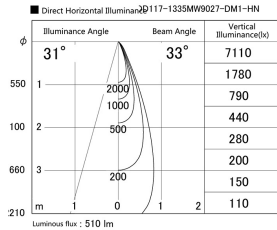

Item
DD117-1335MW9027-DM1-HN

no. Series Name: $\Phi 58$ Lens type fixed
downlight, Antiglare

| | |
|------------------|-------------------------|
| Installation | Recessed mount |
| Type | |
| Fixture wattage | 12.6W |
| Beam angle | 33 deg |
| Color Temp. | 2700K |
| CRI | Ra>90 |
| Luminous | 510 lm |
| Body | Die-cast aluminum alloy |
| Body finish | N/A |
| Trim finish | White |
| Reflector finish | Mirror |
| IP Rate | IP20 |
| Light source | COB module |
| Input Voltage | AC220~240V |
| Dimming Type | 1-10V Dimmable |
| Certificate | CE, CCC |
| Cut Hole | 58mm |