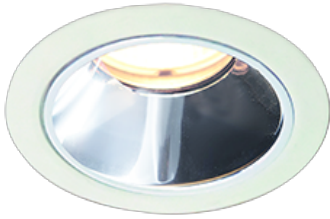

Item
DD117-1335MW9027-DM1-HN

no. Series Name: $\Phi 58$ Lens type fixed
downlight, Antiglare

| | |
|------------------|-------------------------|
| Installation | Recessed mount |
| Type | |
| Fixture wattage | 12.6W |
| Beam angle | 33 deg |
| Color Temp. | 2700K |
| CRI | Ra>90 |
| Luminous | 510 lm |
| Body | Die-cast aluminum alloy |
| Body finish | N/A |
| Trim finish | White |
| Reflector finish | Mirror |
| IP Rate | IP20 |
| Light source | COB module |
| Input Voltage | AC220~240V |
| Dimming Type | 1-10V Dimmable |
| Certificate | CE, CCC |
| Cut Hole | 58mm |