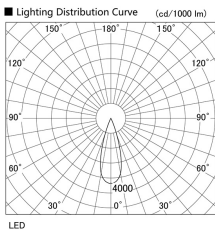

Item
DD117-1335MW9027-DM1-HN

no. Series Name: $\Phi 58$ Lens type fixed
downlight, Antiglare

Installation	Recessed mount
Type	$\Phi 58$ Lens type fixed downlight, Antiglare
Fixture wattage	12.6W
Beam angle	33 deg
Color Temp.	2700K
CRI	Ra>90
Luminous	510 lm
Body	Die-cast aluminum alloy
Body finish	N/A
Trim finish	White
Reflector finish	Mirror
IP Rate	IP20
Light source	COB module
Input Voltage	AC220~240V
Dimming Type	1-10V Dimmable
Certificate	CE, CCC
Cut Hole	58mm