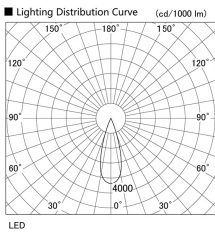

Item
DD117-1335MW9030-DM1-HN

no. Series Name: $\Phi 58$ Lens type fixed
downlight, Antiglare

Installation	Recessed mount
Type	
Fixture wattage	12.6W
Beam angle	33 deg
Color Temp.	3000K
CRI	Ra>90
Luminous	548 lm
Body	Die-cast aluminum alloy
Body finish	N/A
Trim finish	White
Reflector finish	Mirror
IP Rate	IP20
Light source	COB module
Input Voltage	AC220~240V
Dimming Type	1-10V Dimmable
Certificate	CE, CCC
Cut Hole	58mm