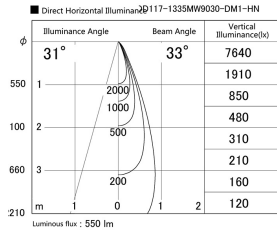

Item
DD117-1335MW9030-DM1-HN

no. Series Name: $\Phi 58$ Lens type fixed
downlight, Antiglare

Installation	Recessed mount
Type	
Fixture wattage	12.6W
Beam angle	33 deg
Color Temp.	3000K
CRI	Ra>90
Luminous	548 lm
Body	Die-cast aluminum alloy
Body finish	N/A
Trim finish	White
Reflector finish	Mirror
IP Rate	IP20
Light source	COB module
Input Voltage	AC220~240V
Dimming Type	1-10V Dimmable
Certificate	CE, CCC
Cut Hole	58mm