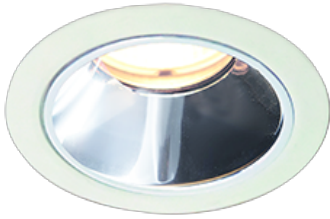

Item
DD117-1335MW9030-DM1-HN

no. Series Name: $\Phi 58$ Lens type fixed
downlight, Antiglare

Installation	Recessed mount
Type	
Fixture wattage	12.6W
Beam angle	33 deg
Color Temp.	3000K
CRI	Ra>90
Luminous	548 lm
Body	Die-cast aluminum alloy
Body finish	N/A
Trim finish	White
Reflector finish	Mirror
IP Rate	IP20
Light source	COB module
Input Voltage	AC220~240V
Dimming Type	1-10V Dimmable
Certificate	CE, CCC
Cut Hole	58mm