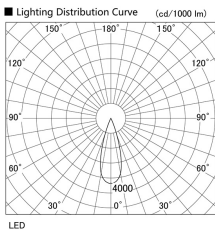

Item
DD117-1335MW9040-DM1-HN

no. Series Name: $\Phi 58$ Lens type fixed
downlight, Antiglare

Installation	Recessed mount
Type	$\Phi 58$ Lens type fixed downlight, Antiglare
Fixture wattage	12.6W
Beam angle	33 deg
Color Temp.	4000K
CRI	Ra>90
Luminous	581 lm
Body	Die-cast aluminum alloy
Body finish	N/A
Trim finish	White
Reflector finish	Mirror
IP Rate	IP20
Light source	COB module
Input Voltage	AC220~240V
Dimming Type	1-10V Dimmable
Certificate	CE, CCC
Cut Hole	58mm