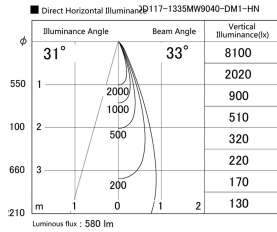

Item
DD117-1335MW9040-DM1-HN

no. Series Name: $\Phi 58$ Lens type fixed
downlight, Antiglare

Installation	Recessed mount
Type	$\Phi 58$ Lens type fixed downlight, Antiglare
Fixture wattage	12.6W
Beam angle	33 deg
Color Temp.	4000K
CRI	Ra>90
Luminous	581 lm
Body	Die-cast aluminum alloy
Body finish	N/A
Trim finish	White
Reflector finish	Mirror
IP Rate	IP20
Light source	COB module
Input Voltage	AC220~240V
Dimming Type	1-10V Dimmable
Certificate	CE, CCC
Cut Hole	58mm