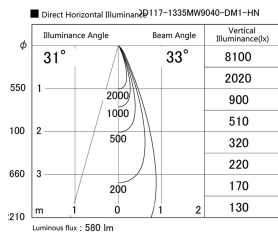

Item
DD117-1335MW9040-DM1-HN

no. Series Name: $\Phi 58$ Lens type fixed
downlight, Antiglare

Installation	Recessed mount
Type	
Fixture wattage	12.6W
Beam angle	33 deg
Color Temp.	4000K
CRI	Ra>90
Luminous	581 lm
Body	Die-cast aluminum alloy
Body finish	N/A
Trim finish	White
Reflector finish	Mirror
IP Rate	IP20
Light source	COB module
Input Voltage	AC220~240V
Dimming Type	1-10V Dimmable
Certificate	CE, CCC
Cut Hole	58mm