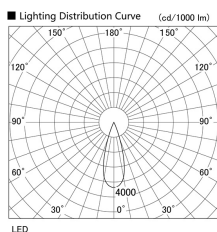

Item
DD117-1335MW9040-DM1-HN

no. Series Name: $\Phi 58$ Lens type fixed
downlight, Antiglare

Installation	Recessed mount
Type	
Fixture wattage	12.6W
Beam angle	33 deg
Color Temp.	4000K
CRI	Ra>90
Luminous	581 lm
Body	Die-cast aluminum alloy
Body finish	N/A
Trim finish	White
Reflector finish	Mirror
IP Rate	IP20
Light source	COB module
Input Voltage	AC220~240V
Dimming Type	1-10V Dimmable
Certificate	CE, CCC
Cut Hole	58mm