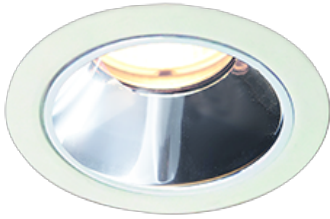

Item
DD117-1335MW9040-DM1-HN

no. Series Name: $\Phi 58$ Lens type fixed
downlight, Antiglare

Installation	Recessed mount
Type	$\Phi 58$ Lens type fixed downlight, Antiglare
Fixture wattage	12.6W
Beam angle	33 deg
Color Temp.	4000K
CRI	Ra>90
Luminous	581 lm
Body	Die-cast aluminum alloy
Body finish	N/A
Trim finish	White
Reflector finish	Mirror
IP Rate	IP20
Light source	COB module
Input Voltage	AC220~240V
Dimming Type	1-10V Dimmable
Certificate	CE, CCC
Cut Hole	58mm