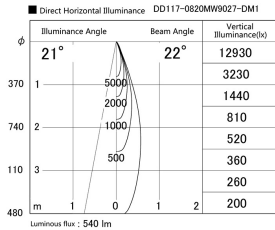

Item no. DD117-0820MB9027-DM1

Series Name: $\Phi 58$ Lens type fixed
downlight, Antiglare

Installation	Recessed mount
Type	
Fixture wattage	8.3W
Beam angle	22 deg
Color Temp.	2700K
CRI	Ra>90
Luminous	539 lm
Body	Die-cast aluminum alloy
Body finish	N/A
Trim finish	Black
Reflector finish	Mirror
IP Rate	IP20
Light source	COB module
Input Voltage	AC220~240V
Dimming Type	1-10V Dimmable
Certificate	CE, CCC
Cut Hole	58mm