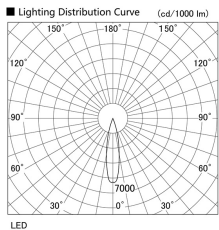

Item no. DD117-0820MB9027-DM1

Series Name: $\Phi 58$ Lens type fixed
downlight, Antiglare

Installation	Recessed mount
Type	
Fixture wattage	8.3W
Beam angle	22 deg
Color Temp.	2700K
CRI	Ra>90
Luminous	539 lm
Body	Die-cast aluminum alloy
Body finish	N/A
Trim finish	Black
Reflector finish	Mirror
IP Rate	IP20
Light source	COB module
Input Voltage	AC220~240V
Dimming Type	1-10V Dimmable
Certificate	CE, CCC
Cut Hole	58mm