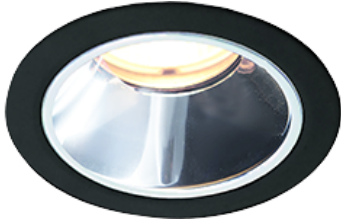

Item no. DD117-0825MB9030-DM1-O Series Name: $\Phi 58$ Lens type fixed downlight, Antiglare

Installation	Recessed mount
Type	$\Phi 58$ Lens type fixed downlight, Antiglare
Fixture wattage	8.3W
Beam angle	27 deg
Color Temp.	3000K
CRI	Ra>90
Luminous	545 lm
Body	Die-cast aluminum alloy
Body finish	N/A
Trim finish	Black
Reflector finish	Mirror
IP Rate	IPIP44 from the bottom
Light source	COB module
Input Voltage	AC220~240V
Dimming Type	1-10V Dimmable
Certificate	CE, CCC
Cut Hole	58mm